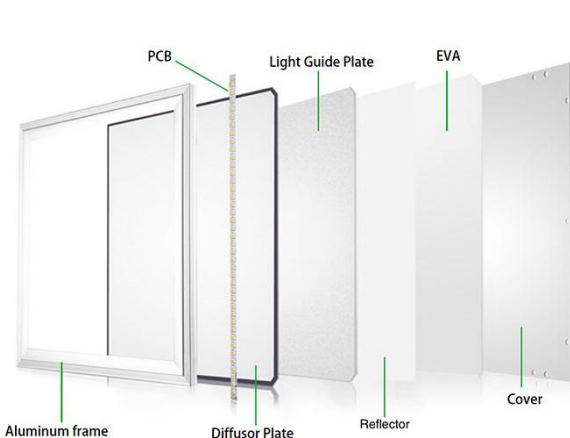

FEATURES

- Offers grouping control with other panels within a 100-foot radius
- CCT adjustable panel with a range of 3000 to 5000 Kelvin
- Low-profile design is ultra-thin for seamless embedding
- Offers smooth dimming with a 0-10V controller
- UL rated for use in damp locations
- Come in a pack of (2) 2x2 panels
- Lay-in ready with seismic hooks
- Instant-ON light with no delay
- 2.4GHZ RF Wireless

SKU #	Kelvin	Lumens	Size	Wattage	Voltage	DLC?	Mounting	Life Hours	Warranty
PLT-11231	3000-5000	4400-4800	2x2	40	120-277	NO	CEILING	75,000	5 Years

ADDITIONAL PHOTOS

3000K 4000K 5000K

FEATURES

- Light-body aluminum alloy frame
- LED driver included
- Opaque Lens

SPECIFICATIONS

DIMMABLE	YES
DLC LISTED	NO
SAFETY RATING	UL
CRI	80
COLOR	HALOGEN WHITE TO DAYLIGHT
COLOR TEMPERATURE	3000 - 5000 KELVIN
LIFE HOURS	75,000
WATTAGE	40 WATT
LUMENS	4,400
VOLTAGE	120-277
FINISH.....	WHITE
HOUSING	ALUMINUM
MOUNTING	CEILING GRID MOUNT/SUSPENDED
LENS	OPAQUE
LENGTH	23.74 IN.
HEIGHT	0.39 IN.
WIDTH	23.74 IN.
WEIGHT	8.16 LBS.