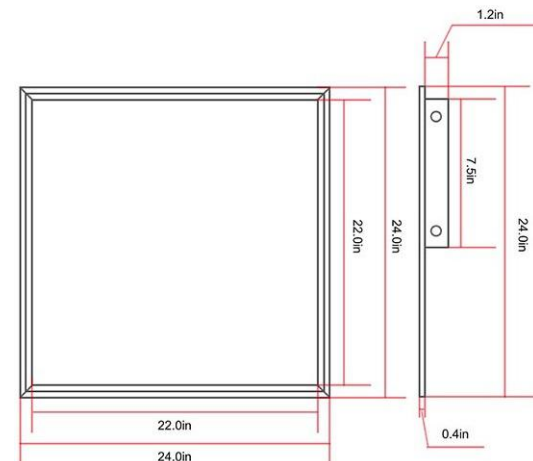

FEATURES

- Offers grouping control with other panels within a 100-foot radius
- CCT adjustable panel with a range of 3000 to 5000 Kelvin
- Low-profile design is ultra-thin for seamless embedding
- Offers smooth dimming with a 0-10V controller
- UL rated for use in damp locations
- Come in a pack of (2) 2x2 panels
- Lay-in ready with seismic hooks
- Instant-ON light with no delay
- 2.4GHZ RF Wireless

SKU #	Kelvin	Lumens	Size	Wattage	Voltage	DLC?	Mounting	Life Hours	Warranty
PLT-11231	3000-5000	4400-4800	2x2	40	120-277	NO	CEILING	75,000	5 Years

ADDITIONAL PHOTOS

3000K 4000K 5000K

FEATURES

- Light-body aluminum alloy frame
- LED driver included
- Opaque Lens

SPECIFICATIONS

DIMMABLE	YES
DLC LISTED	NO
SAFETY RATING	UL
CRI	80
COLOR	HALOGEN WHITE TO DAYLIGHT
COLOR TEMPERATURE	3000 - 5000 KELVIN
LIFE HOURS	75,000
WATTAGE	40 WATT
LUMENS	4,400
VOLTAGE	120-277
FINISH.....	WHITE
HOUSING	ALUMINUM
MOUNTING	CEILING GRID MOUNT/SUSPENDED
LENS	OPAQUE
LENGTH	23.74 IN.
HEIGHT	0.39 IN.
WIDTH	23.74 IN.
WEIGHT	8.16 LBS.