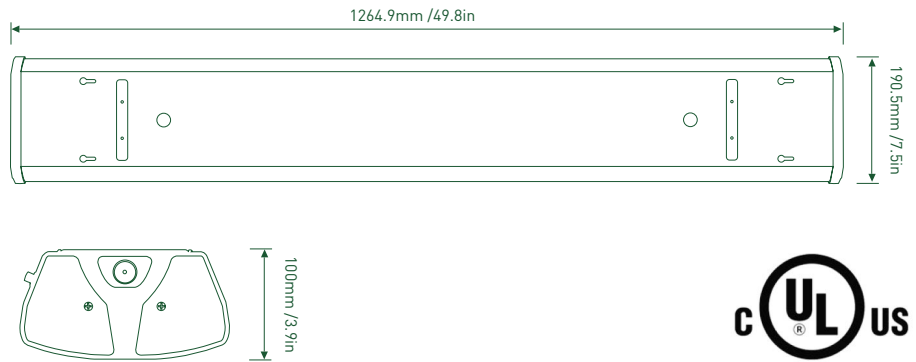

## FEATURES

- Meets codes and standards for stairwells and passageways
- Ideal for commercial and institutional applications
- Steel body and die-cast aluminum end caps provides durability
- Universal wall or ceiling mount
- Architectural design with low-glare lens

## DIMENSIONS

SKU#	Kelvin	Lumens	Size	Wattage	Voltage	DLC?	Mounting	Life Hours	Warranty
PLT-11216	4000	2400	4 ft.	23	120-277	NO	Ceiling/Wall	75,000	5 Years