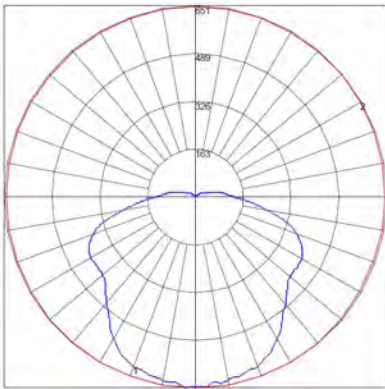

LED Vapor Tight Fixture

FEATURES

- Surface mount bracket and pendant mount not included
- Energy efficient, replaces high wattage HID fixtures
- Ambient temperature of the installation location -4°F to 104°F
- IP65 rated, dust-tight and water resistant
- Diffuser lens reduces glare

POLAR CANDELA DISTRIBUTION

DIMENSIONS

| SKU# | Kelvin | Lumens | Size | Wattage | Voltage | DLC? | Mounting | Life Hours | Warranty |
|-----------|--------|--------|-------|---------|---------|------|-------------------|------------|----------|
| PLT-11214 | 4000 | 2300 | 4 ft. | 23 | 120-277 | NO | Surface/Suspended | 75,000 | 5 Years |