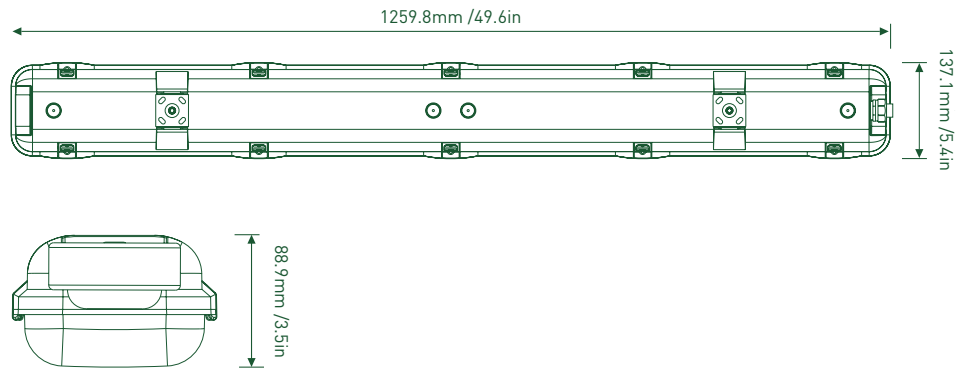

LED Vapor Tight Fixture

FEATURES

- Surface mount bracket and pendant mount not included
- Energy efficient, replaces high wattage HID fixtures
- Ambient temperature of the installation location -4°F to 104°F
- IP65 rated, dust-tight and water resistant
- Diffuser lens reduces glare

POLAR CANDELA DISTRIBUTION

DIMENSIONS

| SKU# | Kelvin | Lumens | Size | Wattage | Voltage | DLC? | Mounting | Life Hours | Warranty |
|-----------|--------|--------|-------|---------|---------|------|-------------------|------------|----------|
| PLT-11214 | 4000 | 2300 | 4 ft. | 23 | 120-277 | NO | Surface/Suspended | 75,000 | 5 Years |