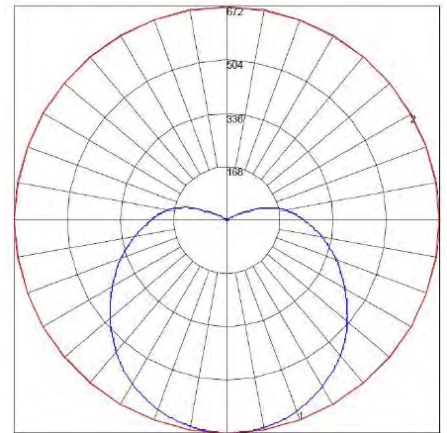

LED Strip Light Fixture

FEATURES

- Compact design is ideal for hallways, basements, utility work areas, closets, garages, and offices
- Resembles the classic look of a 1-Lamp fluorescent fixture
- Matches T8 output with a 200° beam distribution
- Impact resistant wide diffused lens
- Affordable solution for task lighting
- Energy efficient LED technology
- Heavy duty steel construction

DIMENSIONS

POLAR CANDELA DISTRIBUTION

SKU#	Kelvin	Size	Lumens	Wattage	Voltage	DLC?	Mounting	Life Hours	Dimmable	Warranty
PLT-11213	4000	4 ft.	2700	23	120-277	No	Surface/Suspended	75,000	No	5 Years

ADDITIONAL PHOTOS

CCT

4000K 'white' color temperature as standard.