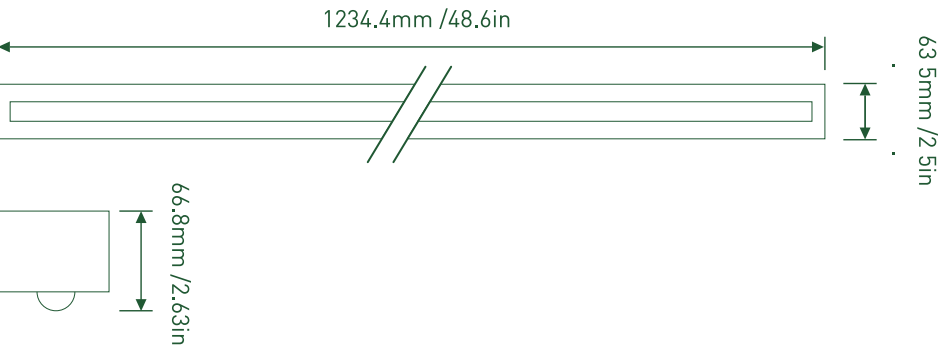

LED Strip Light Fixture

FEATURES

- Compact design is ideal for hallways, basements, utility work areas, closets, garages, and offices
- Resembles the classic look of a 1-Lamp fluorescent fixture
- Matches T8 output with a 200° beam distribution
- Impact resistant wide diffused lens
- Affordable solution for task lighting
- Energy efficient LED technology
- Heavy duty steel construction

DIMENSIONS

POLAR CANDELA DISTRIBUTION

SKU#	Kelvin	Size	Lumens	Wattage	Voltage	DLC?	Mounting	Life Hours	Dimmable	Warranty
PLT-11213	4000	4 ft.	2700	23	120-277	No	Surface/Suspended	75,000	No	5 Years

ADDITIONAL PHOTOS