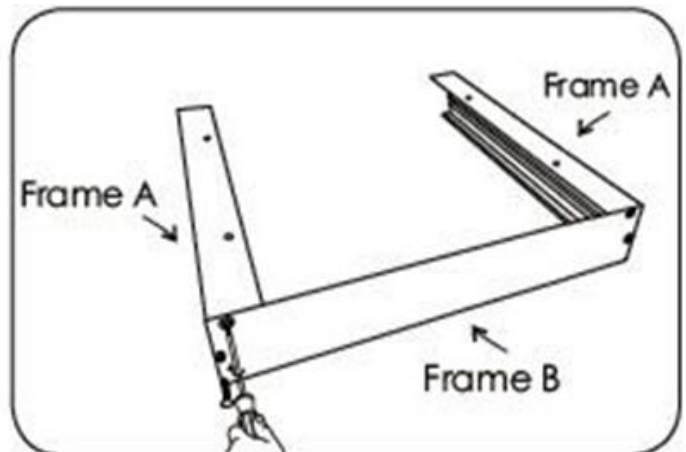

## Construction

The surface mounted kits made by aluminum material

Part No.	Size
SM22	24" x 24" x 2.4"
SM24	24" x 48" x 2.4"
SM14	12.19" x 48" x 2.4"

## Installation Manual

a, Identify the two frame types as illustrated above (Type A and B)

b, Fix the two "A" frames together with one "B" frame

c, Mount the frame to the ceiling

4, Slide the Panel in to the frame