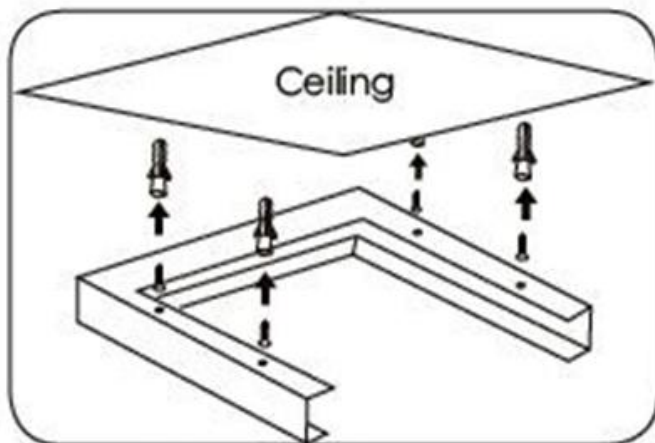

## Construction

The surface mounted kits made by aluminum material

Part No.	Size
SM22	24" x 24" x 2.4"
SM24	24" x 48" x 2.4"
SM14	12.19" x 48" x 2.4"

## Installation Manual

a, Identify the two frame types as illustrated above (Type A and B)

b, Fix the two "A" frames together with one "B" frame

c, Mount the frame to the ceiling

4, Slide the Panel in to the frame