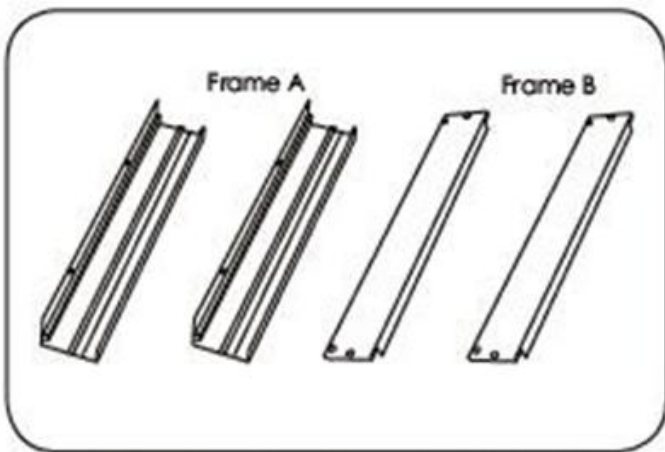

# Surface mounted kits

## Construction

The surface mounted kits made by aluminum material

Part No.	Size
SM22	24" x 24" x 2.4"
SM24	24" x 48" x 2.4"
SM14	12.19" x 48" x 2.4"

## Installation Manual

a, Identify the two frame types as illustrated above (Type A and B)

b, Fix the two "A" frames together with one "B" frame

c, Mount the frame to the ceiling

4, Slide the Panel in to the frame