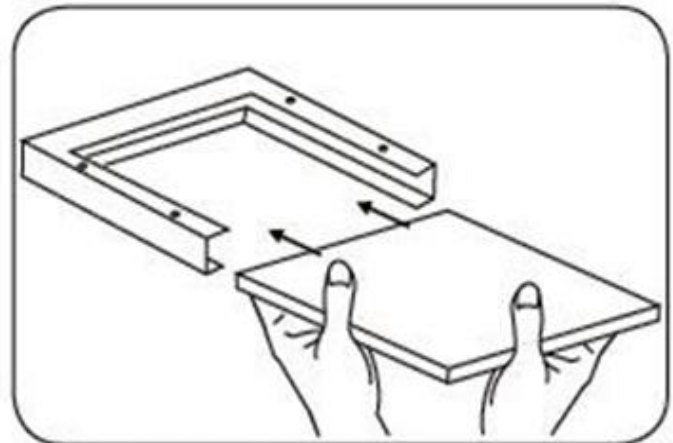

## Construction

The surface mounted kits made by aluminum material

Part No.	Size
SM22	24" x 24" x 2.4"
SM24	24" x 48" x 2.4"
SM14	12.19" x 48" x 2.4"

## Installation Manual

a, Identify the two frame types as illustrated above (Type A and B)

b, Fix the two "A" frames together with one "B" frame

c, Mount the frame to the ceiling

4, Slide the Panel in to the frame