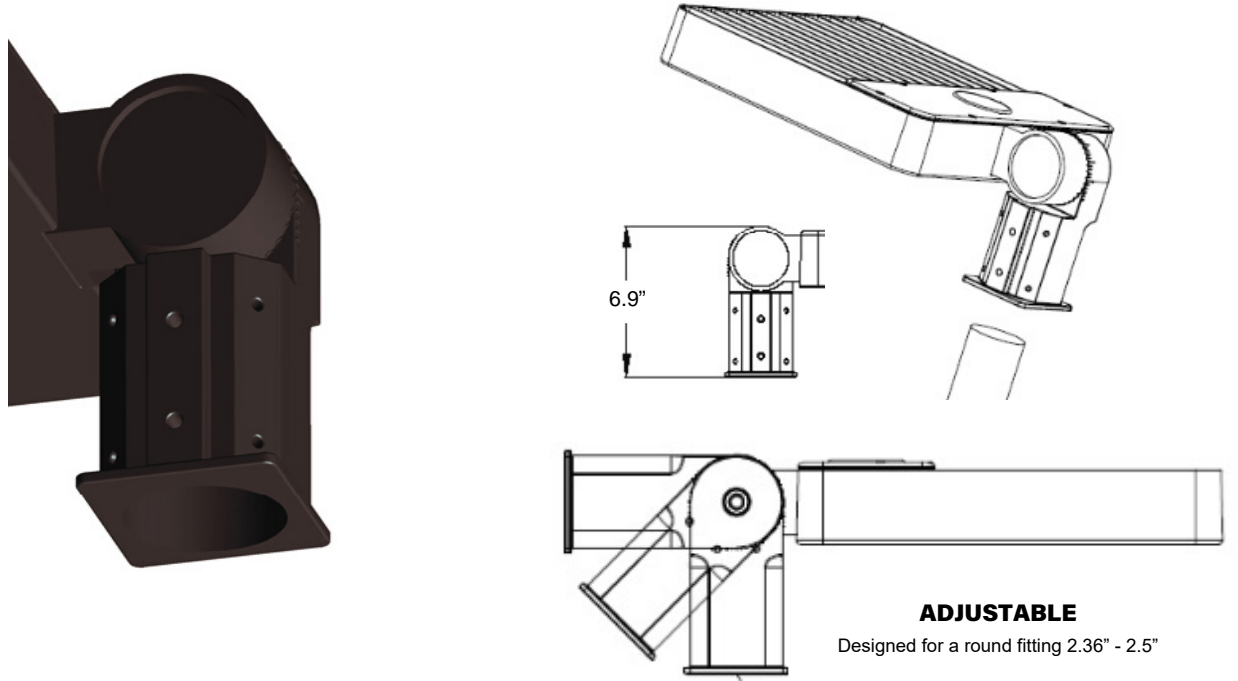

## LED SHOE BOX ADJUSTABLE SLIP FITTER

#### DIMENSIONS

#### ORDERING

ITEM#	DESCRIPTION	CASE
PLT-20078	LED SHOE BOX FIXTURE FITTING- ADJUSTABLE SLIP FITTER - BRONZE	1