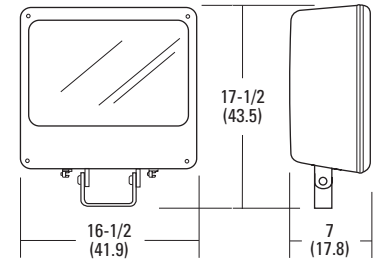

Flood Lighting

50-150W High Pressure Sodium
70-400W Metal Halide

F50-150 Micro

F150M Small

F250-400 Medium

All dimensions are inches (centimeters).

ORDERING INFORMATION

Catalog Number	UPC	Description	Wattage	Lamp Source	Voltage	NEMA Distribution	Lamp Included	Approx. Weight (lbs)	Pallet Qty	Standard Carton Qty
F50SL 120 M6	745973505496	Micro floodlight	50	HPS	120	--	Y	7	144	6
F70SL 120 M6	745973505441	Micro floodlight	70	HPS	120	--	Y	7	180	6
F100SL 120 M6	745973505502	Micro floodlight	100	HPS	120	--	Y	7	144	6
F150SL 120 M6	745973505380	Micro floodlight	150	HPS	120	6x6	Y	7	180	6
F70ML 120 M6	745973505489	Micro floodlight	70	MH	120	--	Y	7	144	6
F100ML 120 M6	745973817872	Micro floodlight	100	MH	120	--	Y	7	144	6
F150ML M4	745975146208	Small floodlight	150	MH	120/208/240/277	7x7	Y	14	64	4
F150MSL M4	745975146444	Small floodlight (spot)	150	MH	120/208/240/277	5x4	Y	14	64	4
F250ML SCWA	745975145126	Medium floodlight	250 ²	MH	120/208/240/277	7x6	Y	29	20	1
F400ML SCWA	745975145195	Medium floodlight	400 ²	MH	120/208/240/277	7x6	Y	29	20	1