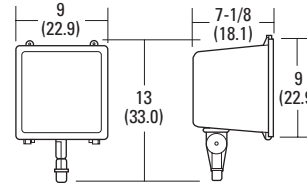

Flood Lighting

50-150W High Pressure Sodium
70-400W Metal Halide

F50-150 Micro

F150M Small

F250-400 Medium

All dimensions are inches (centimeters).

ORDERING INFORMATION

Catalog Number	UPC	Description	Wattage	Lamp Source	Voltage	NEMA Distribution	Lamp Included	Approx. Weight (lbs)	Pallet Qty	Standard Carton Qty
F50SL 120 M6	745973505496	Micro floodlight	50	HPS	120	--	Y	7	144	6
F70SL 120 M6	745973505441	Micro floodlight	70	HPS	120	--	Y	7	180	6
F100SL 120 M6	745973505502	Micro floodlight	100	HPS	120	--	Y	7	144	6
F150SL 120 M6	745973505380	Micro floodlight	150	HPS	120	6x6	Y	7	180	6
F70ML 120 M6	745973505489	Micro floodlight	70	MH	120	--	Y	7	144	6
F100ML 120 M6	745973817872	Micro floodlight	100	MH	120	--	Y	7	144	6
F150ML M4	745975146208	Small floodlight	150	MH	120/208/240/277	7x7	Y	14	64	4
F150MSL M4	745975146444	Small floodlight (spot)	150	MH	120/208/240/277	5x4	Y	14	64	4
F250ML SCWA	745975145126	Medium floodlight	250 ²	MH	120/208/240/277	7x6	Y	29	20	1
F400ML SCWA	745975145195	Medium floodlight	400 ²	MH	120/208/240/277	7x6	Y	29	20	1