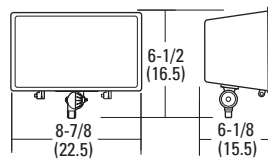

Flood Lighting

50-150W High Pressure Sodium
70-400W Metal Halide

F50-150 Micro

F150M Small

F250-400 Medium

All dimensions are inches (centimeters).

ORDERING INFORMATION

Catalog Number	UPC	Description	Wattage	Lamp Source	Voltage	NEMA Distribution	Lamp Included	Approx. Weight (lbs)	Pallet Qty	Standard Carton Qty
F50SL 120 M6	745973505496	Micro floodlight	50	HPS	120	--	Y	7	144	6
F70SL 120 M6	745973505441	Micro floodlight	70	HPS	120	--	Y	7	180	6
F100SL 120 M6	745973505502	Micro floodlight	100	HPS	120	--	Y	7	144	6
F150SL 120 M6	745973505380	Micro floodlight	150	HPS	120	6x6	Y	7	180	6
F70ML 120 M6	745973505489	Micro floodlight	70	MH	120	--	Y	7	144	6
F100ML 120 M6	745973817872	Micro floodlight	100	MH	120	--	Y	7	144	6
F150ML M4	745975146208	Small floodlight	150	MH	120/208/240/277	7x7	Y	14	64	4
F150MSL M4	745975146444	Small floodlight (spot)	150	MH	120/208/240/277	5x4	Y	14	64	4
F250ML SCWA	745975145126	Medium floodlight	250 ²	MH	120/208/240/277	7x6	Y	29	20	1
F400ML SCWA	745975145195	Medium floodlight	400 ²	MH	120/208/240/277	7x6	Y	29	20	1