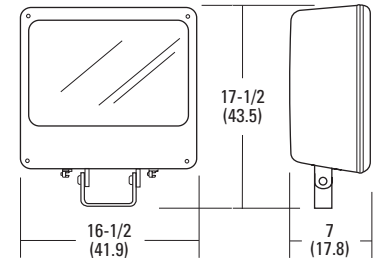

F250-400 Medium

All dimensions are inches (centimeters).

ORDERING INFORMATION

Catalog Number	UPC	Description	Wattage	Lamp Source	Voltage	NEMA Distribution	Lamp Included	Approx. Weight (lbs)	Pallet Qty	Standard Carton Qty
F50SL 120 M6	745973505496	Micro floodlight	50	HPS	120	--	Y	7	144	6
F70SL 120 M6	745973505441	Micro floodlight	70	HPS	120	--	Y	7	180	6
F100SL 120 M6	745973505502	Micro floodlight	100	HPS	120	--	Y	7	144	6
F150SL 120 M6	745973505380	Micro floodlight	150	HPS	120	6x6	Y	7	180	6
F70ML 120 M6	745973505489	Micro floodlight	70	MH	120	--	Y	7	144	6
F100ML 120 M6	745973817872	Micro floodlight	100	MH	120	--	Y	7	144	6
F150ML M4	745975146208	Small floodlight	150	MH	120/208/240/277	7x7	Y	14	64	4
F150MSL M4	745975146444	Small floodlight (spot)	150	MH	120/208/240/277	5x4	Y	14	64	4
F250ML SCWA	745975145126	Medium floodlight	250²	MH	120/208/240/277	7x6	Y	29	20	1
F400ML SCWA	745975145195	Medium floodlight	400²	MH	120/208/240/277	7x6	Y	29	20	1

Notes

1. F150MSL features spot distribution.
2. These wattages do not comply with California Title 20 regulations.