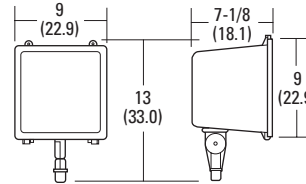

F150M Small