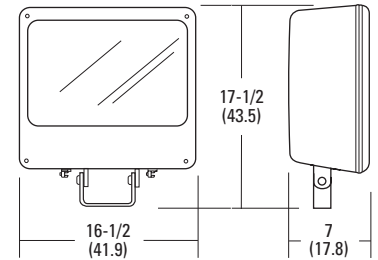

Flood Lighting

50-150W High Pressure Sodium
70-400W Metal Halide

All dimensions are inches (centimeters).

ORDERING INFORMATION

Catalog Number	UPC	Description	Wattage	Lamp Source	Voltage	NEMA Distribution	Lamp Included	Approx. Weight (lbs)	Pallet Qty	Standard Carton Qty
F50SL 120 M6	745973505496	Micro floodlight	50	HPS	120	--	Y	7	144	6
F70SL 120 M6	745973505441	Micro floodlight	70	HPS	120	--	Y	7	180	6
F100SL 120 M6	745973505502	Micro floodlight	100	HPS	120	--	Y	7	144	6
F150SL 120 M6	745973505380	Micro floodlight	150	HPS	120	6x6	Y	7	180	6
F70ML 120 M6	745973505489	Micro floodlight	70	MH	120	--	Y	7	144	6
F100ML 120 M6	745973817872	Micro floodlight	100	MH	120	--	Y	7	144	6
F150ML M4	745975146208	Small floodlight	150	MH	120/208/240/277	7x7	Y	14	64	4
F150MSL M4	745975146444	Small floodlight (spot)	150	MH	120/208/240/277	5x4	Y	14	64	4
F250ML SCWA	745975145126	Medium floodlight	250 ²	MH	120/208/240/277	7x6	Y	29	20	1
F400ML SCWA	745975145195	Medium floodlight	400 ²	MH	120/208/240/277	7x6	Y	29	20	1