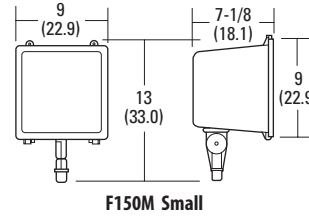

Flood Lighting

50-150W High Pressure Sodium
70-400W Metal Halide

All dimensions are inches (centimeters).

ORDERING INFORMATION

Catalog Number	UPC	Description	Wattage	Lamp Source	Voltage	NEMA Distribution	Lamp Included	Approx. Weight (lbs)	Pallet Qty	Standard Carton Qty
F50SL 120 M6	745973505496	Micro floodlight	50	HPS	120	--	Y	7	144	6
F70SL 120 M6	745973505441	Micro floodlight	70	HPS	120	--	Y	7	180	6
F100SL 120 M6	745973505502	Micro floodlight	100	HPS	120	--	Y	7	144	6
F150SL 120 M6	745973505380	Micro floodlight	150	HPS	120	6x6	Y	7	180	6
F70ML 120 M6	745973505489	Micro floodlight	70	MH	120	--	Y	7	144	6
F100ML 120 M6	745973817872	Micro floodlight	100	MH	120	--	Y	7	144	6
F150ML M4	745975146208	Small floodlight	150	MH	120/208/240/277	7x7	Y	14	64	4
F150MSL M4	745975146444	Small floodlight (spot)	150	MH	120/208/240/277	5x4	Y	14	64	4
F250ML SCWA	745975145126	Medium floodlight	250 ²	MH	120/208/240/277	7x6	Y	29	20	1
F400ML SCWA	745975145195	Medium floodlight	400 ²	MH	120/208/240/277	7x6	Y	29	20	1