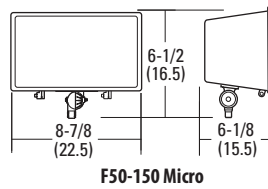

Flood Lighting

50-150W High Pressure Sodium
70-400W Metal Halide

All dimensions are inches (centimeters).

ORDERING INFORMATION

Catalog Number	UPC	Description	Wattage	Lamp Source	Voltage	NEMA Distribution	Lamp Included	Approx. Weight (lbs)	Pallet Qty	Standard Carton Qty
F50SL 120 M6	745973505496	Micro floodlight	50	HPS	120	--	Y	7	144	6
F70SL 120 M6	745973505441	Micro floodlight	70	HPS	120	--	Y	7	180	6
F100SL 120 M6	745973505502	Micro floodlight	100	HPS	120	--	Y	7	144	6
F150SL 120 M6	745973505380	Micro floodlight	150	HPS	120	6x6	Y	7	180	6
F70ML 120 M6	745973505489	Micro floodlight	70	MH	120	--	Y	7	144	6
F100ML 120 M6	745973817872	Micro floodlight	100	MH	120	--	Y	7	144	6
F150ML M4	745975146208	Small floodlight	150	MH	120/208/240/277	7x7	Y	14	64	4
F150MSL M4	745975146444	Small floodlight (spot)	150	MH	120/208/240/277	5x4	Y	14	64	4
F250ML SCWA	745975145126	Medium floodlight	250 ²	MH	120/208/240/277	7x6	Y	29	20	1
F400ML SCWA	745975145195	Medium floodlight	400 ²	MH	120/208/240/277	7x6	Y	29	20	1