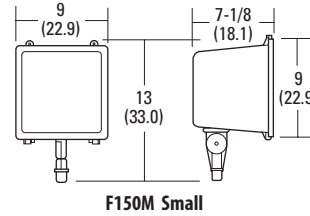

Flood Lighting

50-150W High Pressure Sodium
70-400W Metal Halide

All dimensions are inches (centimeters).

ORDERING INFORMATION

Catalog Number	UPC	Description	Wattage	Lamp Source	Voltage	NEMA Distribution	Lamp Included	Approx. Weight (lbs)	Pallet Qty	Standard Carton Qty
F50SL 120 M6	745973505496	Micro floodlight	50	HPS	120	--	Y	7	144	6
F70SL 120 M6	745973505441	Micro floodlight	70	HPS	120	--	Y	7	180	6
F100SL 120 M6	745973505502	Micro floodlight	100	HPS	120	--	Y	7	144	6
F150SL 120 M6	745973505380	Micro floodlight	150	HPS	120	6x6	Y	7	180	6
F70ML 120 M6	745973505489	Micro floodlight	70	MH	120	--	Y	7	144	6
F100ML 120 M6	745973817872	Micro floodlight	100	MH	120	--	Y	7	144	6
F150ML M4	745975146208	Small floodlight	150	MH	120/208/240/277	7x7	Y	14	64	4
F150MSL M4	745975146444	Small floodlight (spot)	150	MH	120/208/240/277	5x4	Y	14	64	4
F250ML SCWA	745975145126	Medium floodlight	250 ²	MH	120/208/240/277	7x6	Y	29	20	1
F400ML SCWA	745975145195	Medium floodlight	400 ²	MH	120/208/240/277	7x6	Y	29	20	1