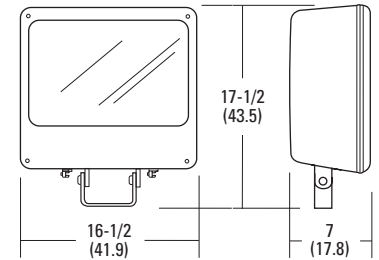

Flood Lighting

50-150W High Pressure Sodium
70-400W Metal Halide

All dimensions are inches (centimeters).

ORDERING INFORMATION

Catalog Number	UPC	Description	Wattage	Lamp Source	Voltage	NEMA Distribution	Lamp Included	Approx. Weight (lbs)	Pallet Qty	Standard Carton Qty
F50SL 120 M6	745973505496	Micro floodlight	50	HPS	120	--	Y	7	144	6
F70SL 120 M6	745973505441	Micro floodlight	70	HPS	120	--	Y	7	180	6
F100SL 120 M6	745973505502	Micro floodlight	100	HPS	120	--	Y	7	144	6
F150SL 120 M6	745973505380	Micro floodlight	150	HPS	120	6x6	Y	7	180	6
F70ML 120 M6	745973505489	Micro floodlight	70	MH	120	--	Y	7	144	6
F100ML 120 M6	745973817872	Micro floodlight	100	MH	120	--	Y	7	144	6
F150ML M4	745975146208	Small floodlight	150	MH	120/208/240/277	7x7	Y	14	64	4
F150MSL M4	745975146444	Small floodlight (spot)	150	MH	120/208/240/277	5x4	Y	14	64	4
F250ML SCWA	745975145126	Medium floodlight	250 ²	MH	120/208/240/277	7x6	Y	29	20	1
F400ML SCWA	745975145195	Medium floodlight	400 ²	MH	120/208/240/277	7x6	Y	29	20	1