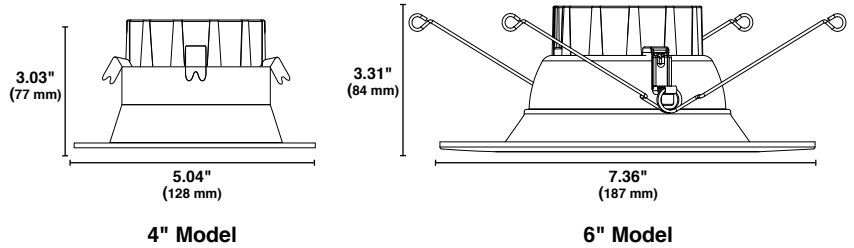

ProLED® ECO Downlights

Specifications

- 50,000 hour life results in lower maintenance costs over time
- Acceptable for use in insulated contact airtight (ICAT) rated recessed housings
- Dimmable to 10%
- CRI 90
- CA JA8 listed for High Efficacy LED Sources
- ENERGY STAR® Certified
- 4" Luminaire is UL approved for damp locations
- 6" Luminaire is UL approved for wet locations
- RoHS Compliant