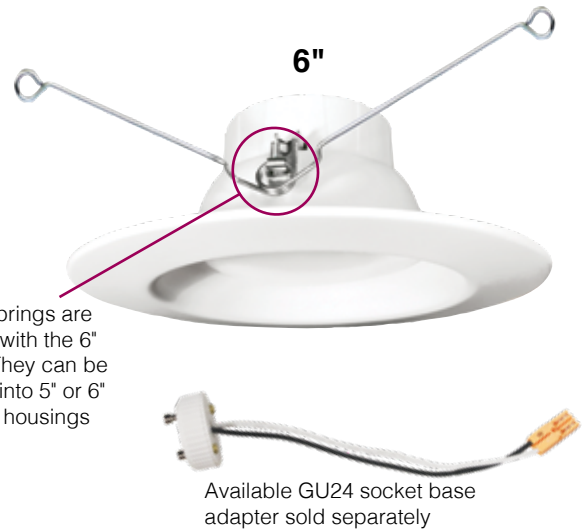

Standard with both models:
Title 24 compliant quick plug connector plugs directly into dedicated LED recessed housings

E26 medium base socket adapter included with both models

Friction clips included with 4" version for mounting into 4" recessed housings

Torsion springs are standard with the 6" version. They can be mounted into 5" or 6" recessed housings

Available GU24 socket base adapter sold separately

Ordering Information

	Watt	Product #	Product Code	Volts	Color Temp.	CRI	Lumens	Useful Life*	Dimmable	Pkg. Qty.	Fixture Size	Beam Spread	Equivalent Wattage
⊕	10	99633	DL4FR10/927/ECO/LED2	120	2700	90	650	50,000	Yes	1/12	4"	90°	50
⊕	10	99634	DL4FR10/930/ECO/LED2	120	3000	90	650	50,000	Yes	1/12	4"	90°	50
⊕	10	99635	DL4FR10/940/ECO/LED2	120	4000	90	650	50,000	Yes	1/12	4"	90°	50
⊕	10	99636	DL4FR10/950/ECO/LED2	120	5000	90	650	50,000	Yes	1/12	4"	90°	50
⊕	10	99637	DL6FR10/927/ECO/LED2	120	2700	90	650	50,000	Yes	1/6	6"	90°	65
⊕	10	99638	DL6FR10/930/ECO/LED2	120	3000	90	650	50,000	Yes	1/6	6"	90°	65
⊕	10	99639	DL6FR10/940/ECO/LED2	120	4000	90	650	50,000	Yes	1/6	6"	90°	65
⊕	10	99640	DL6FR10/950/ECO/LED2	120	5000	90	650	50,000	Yes	1/6	6"	90°	65
⊕	12	99641	DL6FR12/927/ECO/LED2	120	2700	90	800	50,000	Yes	1/6	6"	90°	75
⊕	12	99642	DL6FR12/930/ECO/LED2	120	3000	90	800	50,000	Yes	1/6	6"	90°	75
⊕	12	99643	DL6FR12/940/ECO/LED2	120	4000	90	800	50,000	Yes	1/6	6"	90°	75
⊕	12	99644	DL6FR12/950/ECO/LED2	120	5000	90	800	50,000	Yes	1/6	6"	90°	75
⊕	15	99645	DL6FR15/927/ECO/LED2	120	2700	90	1,100	50,000	Yes	1/6	6"	90°	100
⊕	15	99646	DL6FR15/930/ECO/LED2	120	3000	90	1,100	50,000	Yes	1/6	6"	90°	100
⊕	15	99647	DL6FR15/940/ECO/LED2	120	4000	90	1,100	50,000	Yes	1/6	6"	90°	100
⊕	15	99648	DL6FR15/950/ECO/LED2	120	5000	90	1,100	50,000	Yes	1/6	6"	90°	100
		91003	ADP/DL/GU24/LED	GU24 Socket Adapter									