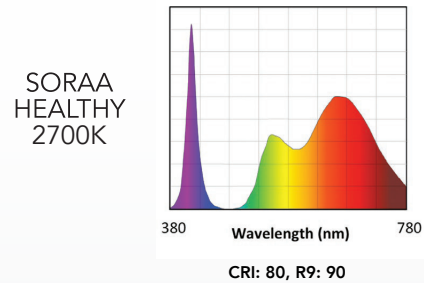

## CERTIFICATIONS

UL/CUL

FCC Title 47 Part 15B

RoHS

SPECTRAL POWER DISTRIBUTION

Model Number	Product Code	CCT (K)	Total Flux (Lm)	Beam Angle (°)	Halogen Equiv (W)**	Efficacy (Lm/W)	CRI/R9	White Point (McA)
<b>HEALTHY SERIES</b>								
SH-A19-11-27-01	04476	2700	550	OMNI	40	52	80/90	3

\*Specifications are at stable warm operating conditions (25°C ambient) \*\*Energy Star Minimum

CCT = Correlated Color Temperature CRI = Color Rendering Index (Ra-8) White Point = White Point Accuracy in McA step