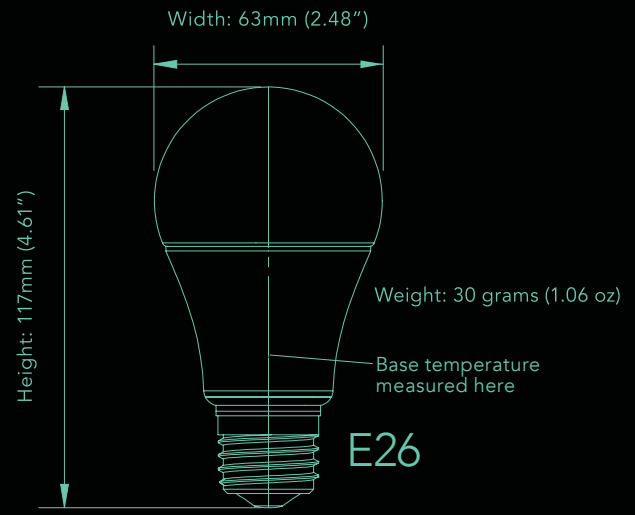

## CERTIFICATIONS

UL/CUL

FCC Title 47 Part 15B

RoHS

SPECTRAL POWER DISTRIBUTION

Model Number	Product Code	CCT (K)	Total Flux (Lm)	Beam Angle (°)	Halogen Equiv (W)**	Efficacy (Lm/W)	CRI/R9	White Point (McA)
<b>HEALTHY SERIES</b>								
SH-A19-11-27-01	04476	2700	550	OMNI	40	52	80/90	3