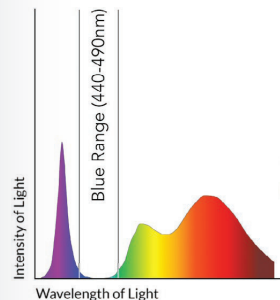

**A19 E26 11W LED**

HIGH COLOR QUALITY, ENCLOSED FIXTURE COMPATIBLE LED LAMP FOR USE IN A60 COMPATIBLE FIXTURES AND OTHER INDOOR AND OUTDOOR APPLICATIONS

OUTPUT RANGE	550 lumen
BEAM ANGLE	Omnidirectional
COLOR METRICS	CCT: 2700K Color Rendering CIE Metrics: CRI 80, R9 90
APPLICATION	Incandescent replacement for indoor and outdoor applications

**ZEROBLUE WITH 100% VISUAL APPEAL**

**STANDARD LED – large blue peak**

Faded colors and whites

**SLEEP LED – reduced blue, unnatural yellow**

Unnatural yellow tint

**SORAA ZEROBLUE LED – soft white light with no blue**