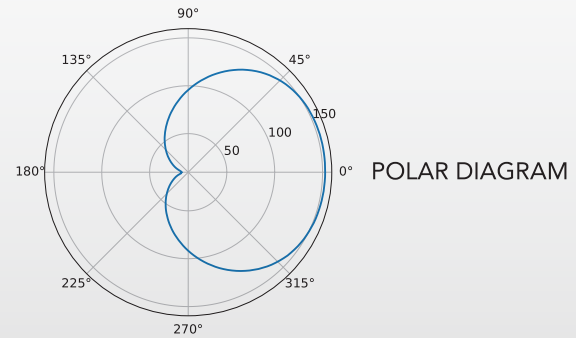

## CERTIFICATIONS

UL/CUL

FCC Title 47 Part 15B

RoHS

SPECTRAL POWER DISTRIBUTION

Model Number	Product Code	CCT (K)	Total Flux (Lm)	Beam Angle (°)	Halogen Equiv (W)**	Efficacy (Lm/W)	CRI/R9	White Point (McA)
<b>HEALTHY SERIES</b>								
SH-A19-11-27-01	04476	2700	550	OMNI	40	52	80/90	3

\*Specifications are at stable warm operating conditions (25°C ambient) \*\*Energy Star Minimum

CCT = Correlated Color Temperature CRI = Color Rendering Index (Ra-8) White Point = White Point Accuracy in McA step