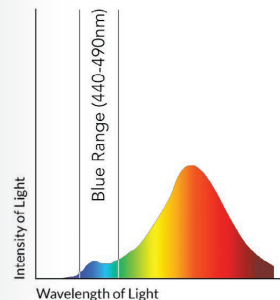

**A19 E26 11W LED**

HIGH COLOR QUALITY, ENCLOSED FIXTURE COMPATIBLE LED LAMP FOR USE IN A60 COMPATIBLE FIXTURES AND OTHER INDOOR AND OUTDOOR APPLICATIONS

OUTPUT RANGE	550 lumen
BEAM ANGLE	Omnidirectional
COLOR METRICS	CCT: 2700K Color Rendering CIE Metrics: CRI 80, R9 90
APPLICATION	Incandescent replacement for indoor and outdoor applications

**ZEROBLUE WITH 100% VISUAL APPEAL**

**STANDARD LED – large blue peak**

Faded colors and whites

**SLEEP LED – reduced blue, unnatural yellow**

Unnatural yellow tint

**SORAA ZEROBLUE LED – soft white light with no blue**