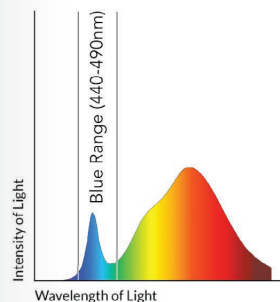

**A19 E26 11W LED**

HIGH COLOR QUALITY, ENCLOSED FIXTURE COMPATIBLE LED LAMP FOR USE IN A60 COMPATIBLE FIXTURES AND OTHER INDOOR AND OUTDOOR APPLICATIONS

OUTPUT RANGE	550 lumen
BEAM ANGLE	Omnidirectional
COLOR METRICS	CCT: 2700K Color Rendering CIE Metrics: CRI 80, R9 90
APPLICATION	Incandescent replacement for indoor and outdoor applications

**ZEROBLUE WITH 100% VISUAL APPEAL**

**STANDARD LED – large blue peak**

Faded colors and whites

**SLEEP LED – reduced blue, unnatural yellow**

Unnatural yellow tint

**SORAA ZEROBLUE LED – soft white light with no blue**