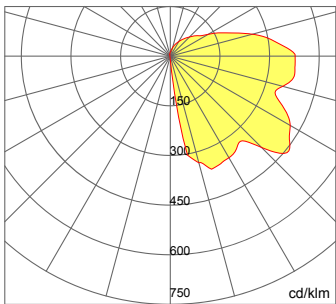

ENVIRONMENTAL

IP Rating	IP65
Operating Temperature	-30 to 45°C (-22 to 113°F)
Storing Temperature	-40 to 80°C (-40 to 167°F)
Humidity	15% to 95% RH

PHYSICAL

Dimensions (L×W×H)	432×230×430 mm (17×9.1×16.3.9 in) (SHADED)
Weight	9.0 kg (19.8 lbs) (SHADED)
Mounting Options	Wall Mount
Fixture Material	Aluminum Alloy

WARRANTY

5 Years

Photometrics

NON SHADED

0.0~180.0

Mounting Hight 3.5m, 0 Tilt, 50LUX-5LUX

Illumination

Height	Light Spot	LUX
3.5m	5x5m	114LUX
4m	7x7m	87LUX
4.5m	8x8m	68LUX
5m	10x10m	55LUX
5.5m	11x11m	46LUX

Beam Angle (50% max)	120 DEG
Luminous Flux (IES)	4,860 lm
Light Efficacy (IES)	81 lm/W
Cutoff Classification	Semi-Cutoff

SHADED

0.0~180.0

Mounting Hight 3.5m, 0 Tilt, 50LUX-5LUX

Illumination

Height	Light Spot	LUX
3.5m	5x5m	114LUX
4m	7x7m	87LUX
4.5m	8x8m	68LUX
5m	10x10m	55LUX
5.5m	11x11m	46LUX

Beam Angle (50% max)	120 DEG
Luminous Flux (IES)	4,620 lm
Light Efficacy (IES)	77 lm/W
Cutoff Classification	Full-Cutoff

Mounting Options

Wall Mount