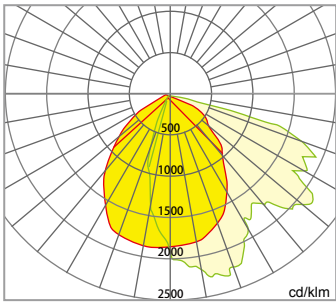

ENVIRONMENTAL

IP Rating	IP65
Operating Temperature	-30 to 45°C (-22 to 113°F)
Storing Temperature	-40 to 80°C (-40 to 167°F)
Humidity	15% to 95% RH

PHYSICAL

Dimensions (L×W×H)	432×230×430 mm (17×9.1×16.3.9 in) (SHADED)
Weight	9.0 kg (19.8 lbs) (SHADED)
Mounting Options	Wall Mount
Fixture Material	Aluminum Alloy

WARRANTY

5 Years

Photometrics

NON SHADED

0.0~180.0

Mounting Hight 3.5m, 0 Tilt, 50LUX-5LUX

Illumination

Height	Light Spot	LUX
3.5m	5x5m	114LUX
4m	7x7m	87LUX
4.5m	8x8m	68LUX
5m	10x10m	55LUX
5.5m	11x11m	46LUX

Beam Angle (50% max)	120 DEG
Luminous Flux (IES)	4,860 lm
Light Efficacy (IES)	81 lm/W
Cutoff Classification	Semi-Cutoff

SHADED

0.0~180.0

Mounting Hight 3.5m, 0 Tilt, 50LUX-5LUX

Illumination

Height	Light Spot	LUX
3.5m	5x5m	114LUX
4m	7x7m	87LUX
4.5m	8x8m	68LUX
5m	10x10m	55LUX
5.5m	11x11m	46LUX

Beam Angle (50% max)	120 DEG
Luminous Flux (IES)	4,620 lm
Light Efficacy (IES)	77 lm/W
Cutoff Classification	Full-Cutoff

Mounting Options

Wall Mount