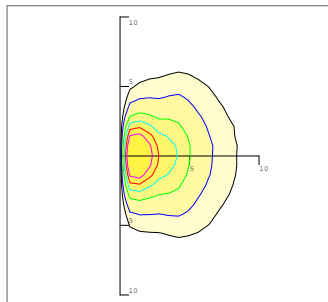

ENVIRONMENTAL

IP Rating	IP65
Operating Temperature	-30 to 45°C (-22 to 113°F)
Storing Temperature	-40 to 80°C (-40 to 167°F)
Humidity	15% to 95% RH

PHYSICAL

Dimensions (L×W×H)	432×230×430 mm (17×9.1×16.3.9 in) (SHADED)
Weight	9.0 kg (19.8 lbs) (SHADED)
Mounting Options	Wall Mount
Fixture Material	Aluminum Alloy

WARRANTY

5 Years

Photometrics

NON SHADED

0.0~180.0

Mounting Hight 3.5m, 0 Tilt, 50LUX-5LUX

Illumination

Height	Light Spot	LUX
3.5m	5x5m	114LUX
4m	7x7m	87LUX
4.5m	8x8m	68LUX
5m	10x10m	55LUX
5.5m	11x11m	46LUX

Beam Angle (50% max)	120 DEG
Luminous Flux (IES)	4,860 lm
Light Efficacy (IES)	81 lm/W
Cutoff Classification	Semi-Cutoff

SHADED

0.0~180.0

Mounting Hight 3.5m, 0 Tilt, 50LUX-5LUX

Illumination

Height	Light Spot	LUX
3.5m	5x5m	114LUX
4m	7x7m	87LUX
4.5m	8x8m	68LUX
5m	10x10m	55LUX
5.5m	11x11m	46LUX

Beam Angle (50% max)	120 DEG
Luminous Flux (IES)	4,620 lm
Light Efficacy (IES)	77 lm/W
Cutoff Classification	Full-Cutoff

Mounting Options

Wall Mount