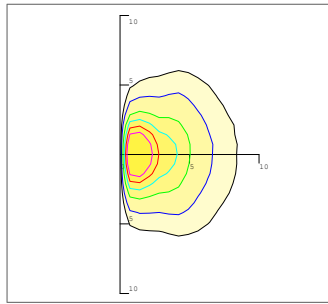

ENVIRONMENTAL

IP Rating	IP65
Operating Temperature	-30 to 45°C (-22 to 113°F)
Storing Temperature	-40 to 80°C (-40 to 167°F)
Humidity	15% to 95% RH

PHYSICAL

Dimensions (L×W×H)	432×230×430 mm (17×9.1×16.3.9 in) (SHADED)
Weight	9.0 kg (19.8 lbs) (SHADED)
Mounting Options	Wall Mount
Fixture Material	Aluminum Alloy

WARRANTY

5 Years

Photometrics

NON SHADED

0.0~180.0

Mounting Hight 3.5m, 0 Tilt, 50LUX-5LUX

Illumination

Height	Light Spot	LUX
3.5m	5x5m	114LUX
4m	7x7m	87LUX
4.5m	8x8m	68LUX
5m	10x10m	55LUX
5.5m	11x11m	46LUX

Beam Angle (50% max)	120 DEG
Luminous Flux (IES)	4,860 lm
Light Efficacy (IES)	81 lm/W
Cutoff Classification	Semi-Cutoff

SHADED

0.0~180.0

Mounting Hight 3.5m, 0 Tilt, 50LUX-5LUX

Illumination

Height	Light Spot	LUX
3.5m	5x5m	114LUX
4m	7x7m	87LUX
4.5m	8x8m	68LUX
5m	10x10m	55LUX
5.5m	11x11m	46LUX

Beam Angle (50% max)	120 DEG
Luminous Flux (IES)	4,620 lm
Light Efficacy (IES)	77 lm/W
Cutoff Classification	Full-Cutoff

Mounting Options

Wall Mount