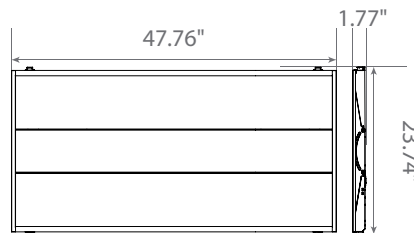

Product Dimensions