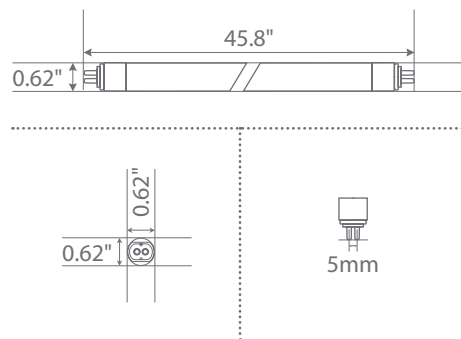

## Specifications

Input Power	Input Voltage	Lumen Output	Beam Angle	Center Beam	CCT
28 W	120 - 277 V	3500 lm	180°	N/A	5000 K
CRI	Luminous Efficacy	Power Factor	Input Current	Base/Cap	Lamp Lifespan
80	125 lm/W	0.9	N/A	G5	50,000 Hrs.

### Product Dimensions