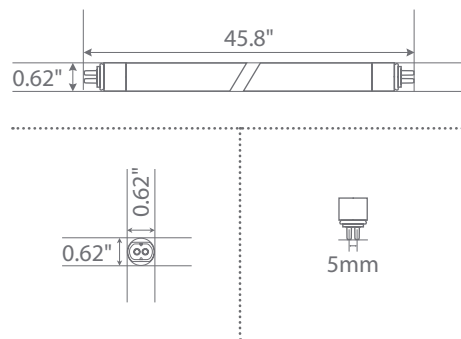

Product Dimensions