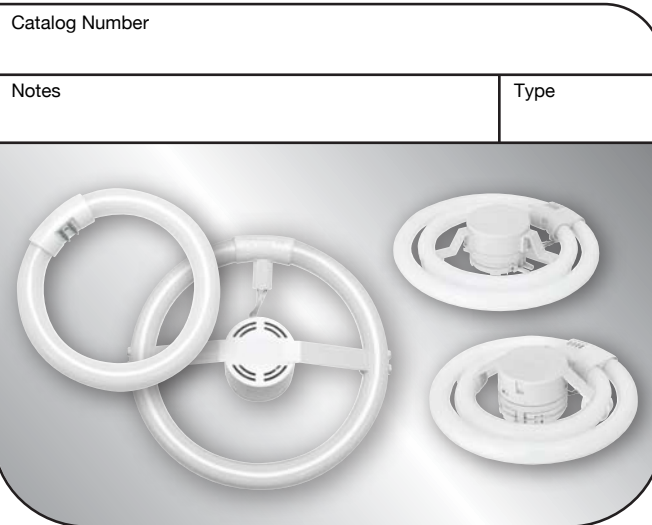

T6 Circline Lamp Specifications

T6 Circline Compact Fluorescent

10,000 Hours

Applications:

Use anywhere a standard incandescent is used.

- + Table Lamps
- + Floor Lamps
- + Ceiling Fixtures

Special Applications Options (Ordering Suffix):

Specifications (at full brightness)

Lamp Life (rated)	10,000 Hours
Color Temperature	2700°K
Color Rendering Index	82

Warranties and Certifications:	Item#	Description	Wattage	Incandescent Wattage Comparison	Initial Lumens	Diameter (inches)	Length (inches)
 ISO 9002 CERTIFIED 15 MONTH WARRANTY	32018	T6 Lamp	18	75	1200	.75	5.75
	32027	T6 Lamp	27	120	2000	.75	7.50
	32032	T6 Lamp	32	130	2200	.75	9.00
	32033	T6 Double Lamp	33	125	2150	1.80	5.50
	32040	T6 Double Lamp	40	150	2800	.75	7.50
	32058	T6 Double Lamp	58	200	3700	.75	9.00