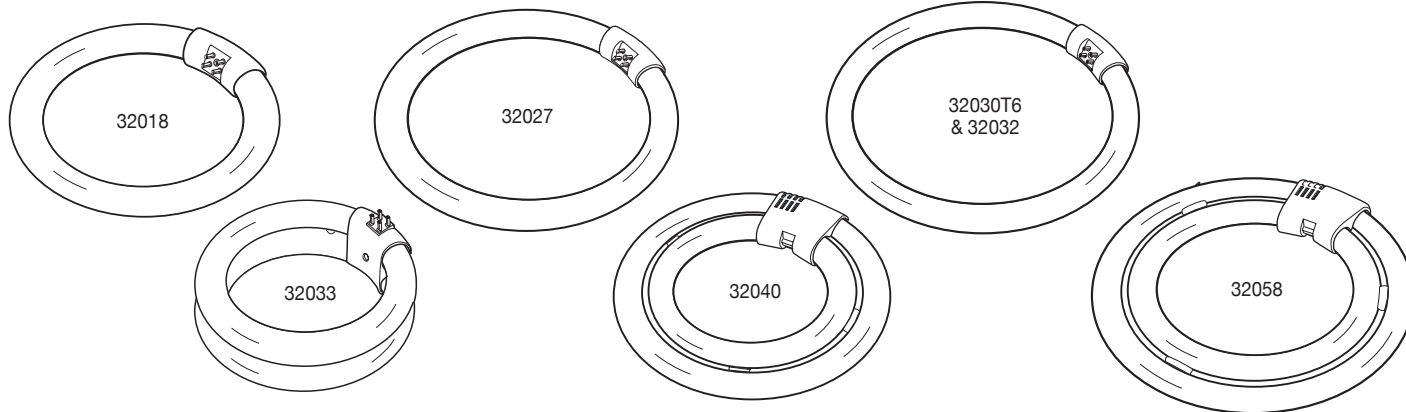

T6 Circline Lamp Specifications

T6 Circline Compact Fluorescent

10,000 Hours

Applications:

Use anywhere a standard incandescent is used.

- + Table Lamps
- + Floor Lamps
- + Ceiling Fixtures

Special Applications Options (Ordering Suffix):

- 3100°K (31K), 3500°K (35K), 4100°K (41K), 5100°K (51K), 6500°K (65K)

Features and Benefits

- T6 lamps feature smaller diameters with bright light to fit more applications
- Long life – 10,000 hours average rated life
- Lasts 7 years, based on 4 hours use per day
- Lasts 10-13 times longer than similar incandescent
- Replaceless often, ideal for hard to reach places
- Lower maintenance and labor costs for lamp replacements
- Saves up to 75% in Energy Costs compared to similar light output incandescent lamps
- 2700°K color temperature – closest to incandescent light
- Instant start, flicker free
- World class phosphor insures high lumen output and excellent lumen maintenance

Specifications (at full brightness)

Lamp Life (rated)	10,000 Hours
Color Temperature	2700°K
Color Rendering Index	82

Warranties and Certifications:	Item#	Description	Wattage	Incandescent Wattage Comparison	Initial Lumens	Diameter (inches)	Length (inches)
 ISO 9002 CERTIFIED 15 MONTH WARRANTY	32018	T6 Lamp	18	75	1200	.75	5.75
	32027	T6 Lamp	27	120	2000	.75	7.50
	32032	T6 Lamp	32	130	2200	.75	9.00
	32033	T6 Double Lamp	33	125	2150	1.80	5.50
	32040	T6 Double Lamp	40	150	2800	.75	7.50
	32058	T6 Double Lamp	58	200	3700	.75	9.00