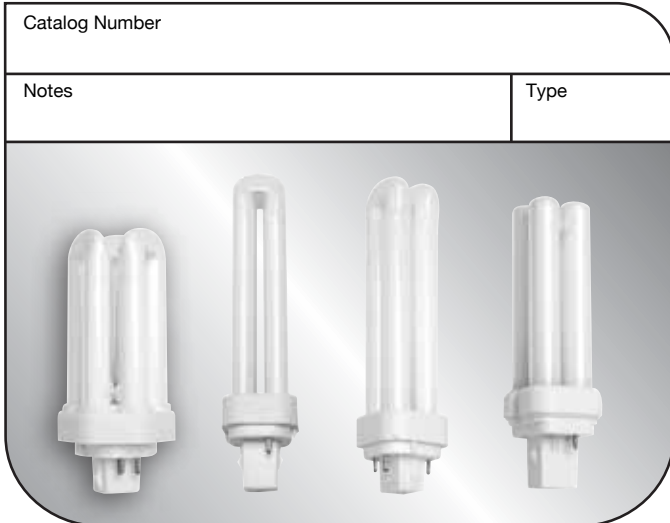

Compact Fluorescent PL Lamp | 10,000 Hours average rated life

Applications:

Perfect for most commercial applications: Use where a standard incandescent is used.

- + Table Lamps
- + Wall Sconces
- + Recessed Downlighting
- + Ceiling Fixtures
- + Outdoor Fixtures
- + Ceiling Fans

G23 base
Twin Tube

2GX7 base
Twin Tube

G23-2 base
Quad Tube

G24d base
Quad Tube

GX32d base
Quad Tube

G24q base
Quad Tube

GX24q base
Triple Tube

PL Lamp Specifications