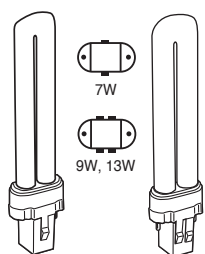

Compact Fluorescent PL Lamp | 10,000 Hours average rated life

Applications:

Perfect for most commercial applications: Use where a standard incandescent is used.

- + Table Lamps
- + Wall Sconces
- + Recessed Downlighting
- + Ceiling Fixtures
- + Outdoor Fixtures
- + Ceiling Fans

NOT compatible with dimming applications

Special Application Options: (Ordering Suffix)

- 2700°K (27K), 3000°K (30K), 3500°K (35K), 4100°K (41K), 5000°K (50K)

Features and Benefits

- Long Life, 10,000 hour average rated life
- Lower maintenance and labor costs for lamp replacements
- Lasts 7 years, based on 3 hours use a day
- Bulb lasts 10-13 times longer than similar incandescent bulbs
- 82 CRI