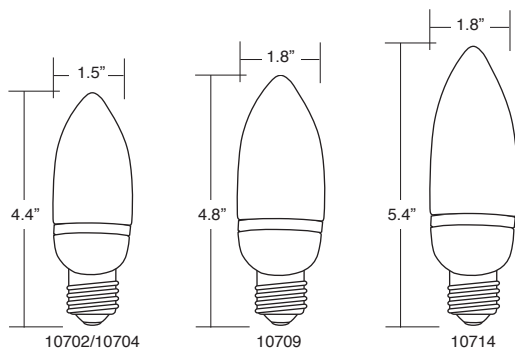

Deco Series Lamp Specifications

SpringLamp® Compact Fluorescent, NPF

8,000 Hours average rated life

Applications:

Ideal for decorative fixtures.

Replaces Incandescent for:

- + Decorative Fixtures
- + Enclosed Outdoor Fixtures
- + Sconces

Special Application Options: (Ordering Suffix)

- 3100K (31K)
- 4100K (41K)
- 6500K (65K)
- 3500K (35K)
- 5100K (51K)

Features and Benefits

- Long life CFL, 8,000 hour average rated life
- Amalgam technology- provides cooler operating temperatures for consistent performance in any position
- No lead glass- Better lumen maintenance over life of bulb
- 2700°K color temperature closest to incandescent light
- Medium base or candelabra base available
- Replace less often, ideal for hard to reach places
- U.L. Listed for wet locations - use indoors or outdoors
- Quickstart technology - fast run up time