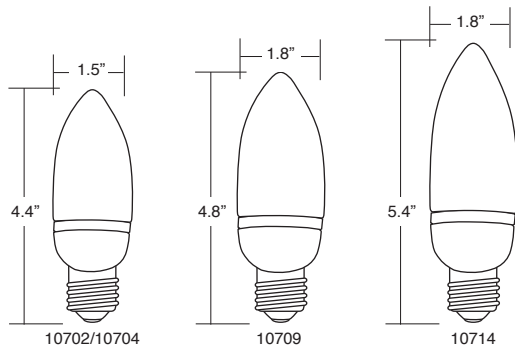

Deco Series Lamp Specifications

SpringLamp® Compact Fluorescent, NPF

8,000 Hours average rated life

Applications:

Ideal for decorative fixtures.

Replaces Incandescent for:

- + Decorative Fixtures
- + Enclosed Outdoor Fixtures
- + Sconces

Special Application Options: (Ordering Suffix)

- 3100K (31K)
- 4100K (41K)
- 6500K (65K)
- 3500K (35K)
- 5100K (51K)

Features and Benefits

- Long life CFL, 8,000 hour average rated life
- Amalgam technology- provides cooler operating temperatures for consistent performance in any position
- No lead glass- Better lumen maintenance over life of bulb
- 2700°K color temperature closest to incandescent light
- Medium base or candelabra base available
- Replace less often, ideal for hard to reach places
- U.L. Listed for wet locations - use indoors or outdoors
- Quickstart technology - fast run up time