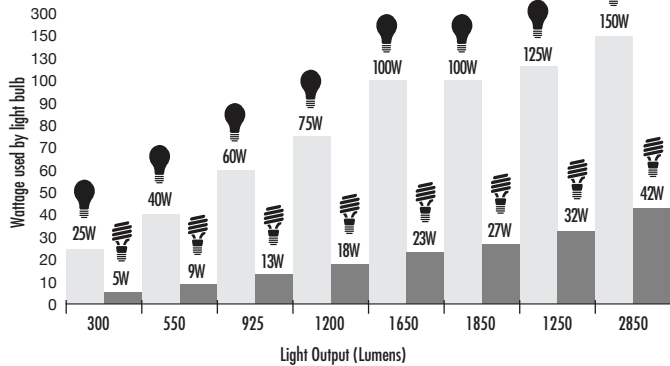

Incandescent Comparison

Specifications: (at full brightness)

End of Life Protection	Yes
Ballast Type	Electronic
Starting Method	Instant Start
Input Line Voltage	120VAC
Input Line Frequency	50/60HZ
Color Temperature	2700°K
Color Rendering Index	82
Minimum Starting Temperature	-20°F, -29°C
Maximum Operating Temperature	160°F, 71°C
U.L. / C.U.L. Listed	Yes – E149698
FCC Compliance	47 CFR Part 18
Lamp Operating Frequency	45 KHZ
Lamp Current Crest Factor	<1.60
Total Harmonic Distortion	<150%
Power Factor	>.50

Special Application Notes:

- Up to 23w is UL approved for totally enclosed fixtures.
- Use a 27w and 32w in an open recessed can.
- Do not use a 27w and 32w in an enclosed recessed can. Use voids the warranty.
- Do not use a 42w in an enclosed or open recessed can or any type of enclosed fixture. Use voids the warranty.
- Do not use more than two lamps in any type of enclosed luminaire.
- Do not use more than 2 bulbs in an enclosed fixture. If fixture is manufactured for incandescents, use no higher than the CFL equivalent wattage, as shown on chart.

Warranties and Certifications:

24 MONTH WARRANTY

Item #	Wattage	Incandescent Wattage Comparison	Initial Lumens	Input Line Current	M.O.L (inches)	Diameter (inches)	Lamp Life (hours)	Table/Floor Lamps	Chandeliers	Recessed Cans	Bare Bulb Fixtures	High Bay Fixtures	Ceiling Fixtures	Desk Lamp	Outdoor Covered
48909	9	40	600	.15a	3.6	1.8	12K	•	•	•	•		•	•	•
48913	13	60	925	.22a	3.9	1.8	12K	•	•	•	•		•	•	•
48913C	13	60	925	.22a	3.8	1.8	12K	•	•	•	•		•	•	•
48918	18	75	1300	.30a	4.0	2.4	12K	•	•	•	•		•	•	•
48923	23	100	1650	.38a	4.4	2.4	12K	•	•	•	•		•	•	•
48927	27	100	1850	.45a	5.1	2.4	12K	•	•	•	•		•	•	•
48932	32	125	2150	.53a	5.1	2.7	12K	•	•	•	•		•	•	•
48942	42	150	2850	.70a	5.7	2.4	12K	•	•	•	•		•	•	•