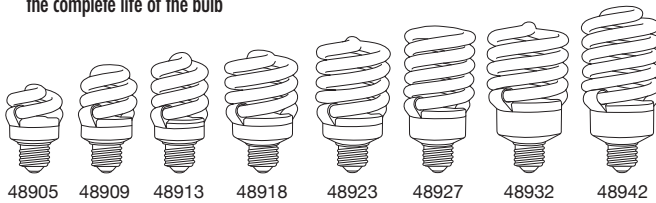

T3 Ultra Compact CFLs 12,000 Hours average rated life, 120Volts

Applications:

See below

Special Application Options: (Ordering Suffix)

- 3000°K (30K), 3500°K (35K), 4100°K (41K), 5000°K (50K), 6500°K (65K), Full Spectrum (FS)
- Long Neck 1.65" (165), 1.75" (175), 2.25" (225)
- Wet location (WL)
- Shatter Coat (SS)

Features and Benefits:

- Ultra high efficiency ballast increases lumen output
- Lateral cathode design optimizes thermal efficiency
- Exclusive end of life circuitry
- Long life, 12,000 hours average rated life
- New design and construction improves lumen maintenance over the complete life of the bulb