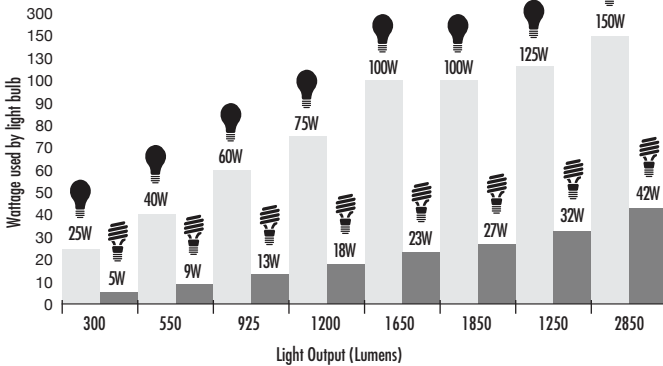

Incandescent Comparison

Specifications: (at full brightness)

End of Life Protection	Yes
Ballast Type	Electronic
Starting Method	Instant Start
Input Line Voltage	120VAC
Input Line Frequency	50/60HZ
Color Temperature	2700°K
Color Rendering Index	82
Minimum Starting Temperature	-20°F, -29°C
Maximum Operating Temperature	160°F, 71°C
U.L. / C.U.L. Listed	Yes – E149698
FCC Compliance	47 CFR Part 18
Lamp Operating Frequency	45 KHZ
Lamp Current Crest Factor	<1.60
Total Harmonic Distortion	<150%
Power Factor	>.50

Special Application Notes:

- Up to 23w is UL approved for totally enclosed fixtures.
- Use a 27w and 32w in an open recessed can.
- Do not use a 27w and 32w in an enclosed recessed can. Use voids the warranty.
- Do not use a 42w in an enclosed or open recessed can or any type of enclosed fixture. Use voids the warranty.
- Do not use more than two lamps in any type of enclosed luminaire.
- Do not use more than 2 bulbs in an enclosed fixture. If fixture is manufactured for incandescents, use no higher than the CFL equivalent wattage, as shown on chart.

Warranties and Certifications:

24 MONTH WARRANTY

Item #	Wattage	Incandescent Wattage Comparison	Initial Lumens	Input Line Current	M.O.L (inches)	Diameter (inches)	Lamp Life (hours)	Table/Floor Lamps	Chandeliers	Recessed Cans	Bare Bulb Fixtures	High Bay Fixtures	Ceiling Fixtures	Desk Lamp	Outdoor Covered
48909	9	40	600	.15a	3.6	1.8	12K	•	•	•	•		•	•	•
48913	13	60	925	.22a	3.9	1.8	12K	•	•	•	•		•	•	•
48913C	13	60	925	.22a	3.8	1.8	12K	•	•	•	•		•	•	•
48918	18	75	1300	.30a	4.0	2.4	12K	•	•	•	•		•	•	•
48923	23	100	1650	.38a	4.4	2.4	12K	•	•	•	•		•	•	•
48927	27	100	1850	.45a	5.1	2.4	12K	•	•	•	•		•	•	•
48932	32	125	2150	.53a	5.1	2.7	12K	•	•	•	•		•	•	•
48942	42	150	2850	.70a	5.7	2.4	12K	•	•	•	•		•	•	•