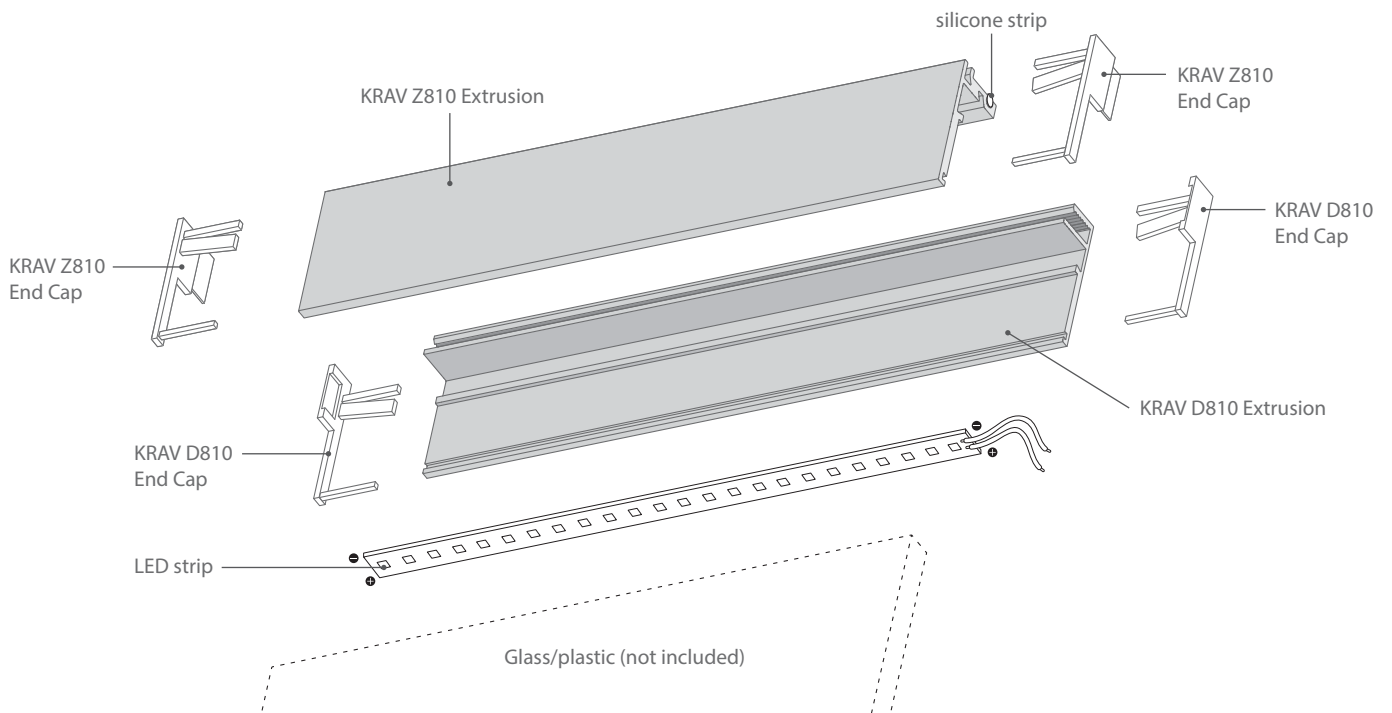

Basic fixture components

Wiring diagram

## Mounting Instruction

Fixture cable options

Female end

Male end

Wire end

\*Examples of attaching a KLUS fixture to the power supply