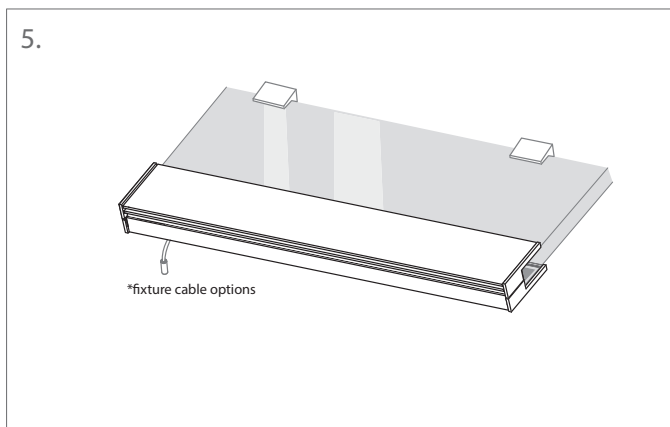

Basic fixture components

Wiring diagram

## Mounting Instruction

Fixture cable options

Female end

Male end

Wire end

\*Examples of attaching a KLUS fixture to the power supply