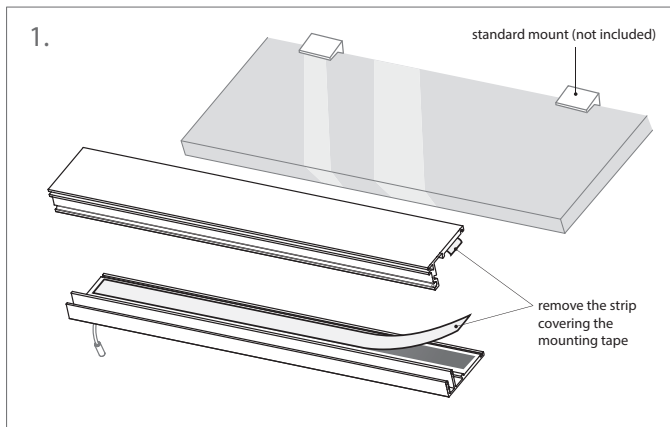

Basic fixture components

Wiring diagram

## Mounting Instruction

Fixture cable options

Female end

Male end

Wire end

\*Examples of attaching a KLUS fixture to the power supply