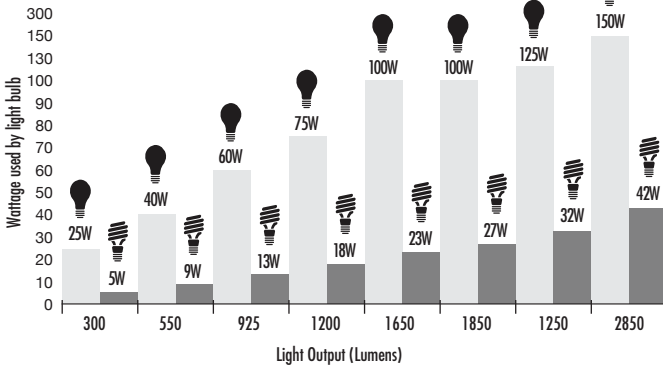

Incandescent Comparison

Specifications: (at full brightness)

End of Life Protection	..... Yes
Ballast Type	..... Electronic
Starting Method	..... Instant Start
Input Line Voltage	..... 120VAC
Input Line Frequency	..... 50/60HZ
Color Temperature	..... 2700°K
Color Rendering Index	 82
Minimum Starting Temperature	..... -20°F, -29°C
Maximum Operating Temperature	..... 160°F, 71°C
U.L. / C.U.L. Listed	..... Yes – E149698
FCC Compliance	..... 47 CFR Part 18
Lamp Operating Frequency	..... 45 KHZ
Lamp Current Crest Factor	..... <1.60
Total Harmonic Distortion	..... <150%
Power Factor	..... >.50

Special Application Notes:

- Up to 23w is UL approved for totally enclosed fixtures.
- Use a 27w and 32w in an open recessed can.
- Do not use a 27w and 32w in an enclosed recessed can. Use voids the warranty.
- Do not use a 42w in an enclosed or open recessed can or any type of enclosed fixture. Use voids the warranty.
- Do not use more than two lamps in any type of enclosed luminaire.
- Do not use more than 2 bulbs in an enclosed fixture. If fixture is manufactured for incandescents, use no higher than the CFL equivalent wattage, as shown on chart.

Warranties and Certifications:

24 MONTH WARRANTY

Item #	Wattage	Incandescent Wattage Comparison	Initial Lumens	Input Line Current	M.O.L (inches)	Diameter (inches)	Lamp Life (hours)	Table/Floor Lamps	Chandeliers	Recessed Cans	Bare Bulb Fixtures	High Bay Fixtures	Ceiling Fixtures	Desk Lamp	Outdoor Covered
48909	9	40	600	.15a	3.6	1.8	12K	•	•	•	•		•	•	•
48913	13	60	925	.22a	3.9	1.8	12K	•	•	•	•		•	•	•
48913C	13	60	925	.22a	3.8	1.8	12K	•	•	•	•		•	•	•
48918	18	75	1300	.30a	4.0	2.4	12K	•	•	•	•		•	•	•
48923	23	100	1650	.38a	4.4	2.4	12K	•	•	•	•		•	•	•
48927	27	100	1850	.45a	5.1	2.4	12K	•	•	•	•		•	•	•
48932	32	125	2150	.53a	5.1	2.7	12K	•	•	•	•		•	•	•
48942	42	150	2850	.70a	5.7	2.4	12K	•	•	•	•		•	•	•