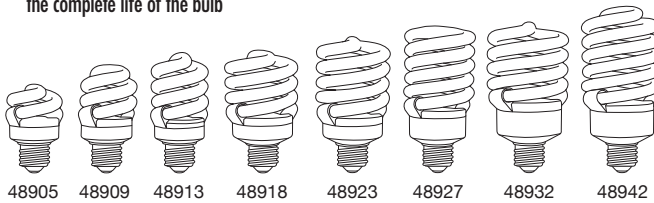

T3 Ultra Compact CFLs | 12,000 Hours average rated life, 120Volts

Applications:

See below

Special Application Options: (Ordering Suffix)

- 3000°K (30K), 3500°K (35K), 4100°K (41K), 5000°K (50K), 6500°K (65K), Full Spectrum (FS)
- Long Neck 1.65" (165), 1.75" (175), 2.25" (225)
- Wet location (WL)
- Shatter Coat (SS)

Features and Benefits:

- Ultra high efficiency ballast increases lumen output
- Lateral cathode design optimizes thermal efficiency
- Exclusive end of life circuitry
- Long life, 12,000 hours average rated life
- New design and construction improves lumen maintenance over the complete life of the bulb