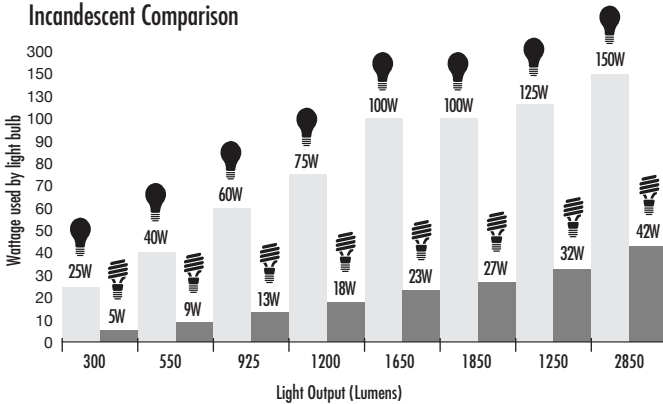

T3 Ultra Compact CFLs 12,000 Hours average rated life, 120Volts

Applications:

See below

Special Application Options: (Ordering Suffix)

- 3000°K (30K), 3500°K (35K), 4100°K (41K), 5000°K (50K), 6500°K (65K), Full Spectrum (FS)
- Long Neck 1.65" (165), 1.75" (175), 2.25" (225)
- Wet location (WL)
- Shatter Coat (SS)

Features and Benefits:

- Ultra high efficiency ballast increases lumen output
- Lateral cathode design optimizes thermal efficiency
- Exclusive end of life circuitry
- Long life, 12,000 hours average rated life
- New design and construction improves lumen maintenance over the complete life of the bulb

Incandescent Comparison

Specifications: (at full brightness)

End of Life Protection	Yes
Ballast Type	Electronic
Starting Method	Instant Start
Input Line Voltage	120VAC
Input Line Frequency	50/60HZ
Color Temperature	2700°K
Color Rendering Index	82
Minimum Starting Temperature	-20°F, -29°C
Maximum Operating Temperature	160°F, 71°C
U.L. / C.U.L. Listed	Yes - E149698
FCC Compliance	47 CFR Part 18
Lamp Operating Frequency	45 KHZ
Lamp Current Crest Factor	<1.60
Total Harmonic Distortion	<150%
Power Factor	>.50

Warranties and Certifications:	Item #	Wattage	Incandescent Wattage Comparison	Initial Lumens	Input Line Current	M.O.L. (inches)	Diameter (inches)	Lamp Life (hours)	Table/Floor Lamps	Chandeliers	Recessed Cans	Bare Bulb Fixtures	High Bay Fixtures	Ceiling Fixtures	Desk Lamp	Outdoor Covered
	<p>RoHS Compliant</p> <p>24 MONTH WARRANTY</p> <p>UL US</p>	48909	9	40	600	.15a	3.6	1.8	12K	•	•	•	•		•	•
48913		13	60	925	.22a	3.9	1.8	12K	•	•	•	•		•	•	•
48913C		13	60	925	.22a	3.8	1.8	12K	•	•	•	•		•	•	•
48918		18	75	1300	.30a	4.0	2.4	12K	•	•	•	•		•	•	•
48923		23	100	1650	.38a	4.4	2.4	12K	•	•	•	•		•	•	•
48927		27	100	1850	.45a	5.1	2.4	12K	•	•	•	•		•	•	•
48932		32	125	2150	.53a	5.1	2.7	12K	•	•	•	•		•	•	•
48942		42	150	2850	.70a	5.7	2.4	12K	•	•	•	•		•	•	•