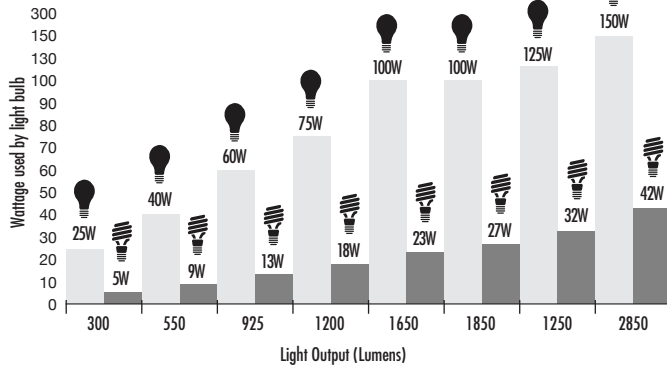

T3 Ultra Compact CFLs 12,000 Hours average rated life, 120Volts

Applications:

See below

Special Application Options: (Ordering Suffix)

- 3000°K (30K), 3500°K (35K), 4100°K (41K), 5000°K (50K), 6500°K (65K), Full Spectrum (FS)
- Long Neck 1.65" (165), 1.75" (175), 2.25" (225)
- Wet location (WL)
- Shatter Coat (SS)

Features and Benefits:

- Ultra high efficiency ballast increases lumen output
- Lateral cathode design optimizes thermal efficiency
- Exclusive end of life circuitry
- Long life, 12,000 hours average rated life
- New design and construction improves lumen maintenance over the complete life of the bulb

Incandescent Comparison

Specifications: (at full brightness)

End of Life Protection	Yes
Ballast Type	Electronic
Starting Method	Instant Start
Input Line Voltage	120VAC
Input Line Frequency	50/60HZ
Color Temperature	2700°K
Color Rendering Index	82
Minimum Starting Temperature	-20°F, -29°C
Maximum Operating Temperature	160°F, 71°C
U.L. / C.U.L. Listed	Yes - E149698
FCC Compliance	47 CFR Part 18
Lamp Operating Frequency	45 KHZ
Lamp Current Crest Factor	<1.60
Total Harmonic Distortion	<150%
Power Factor	>.50