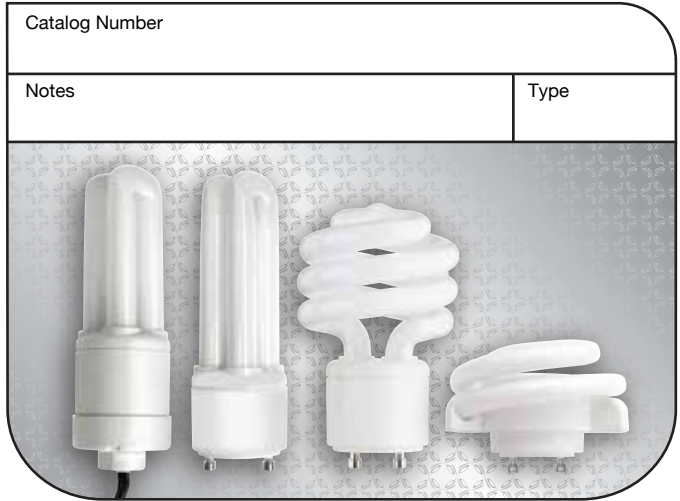

331 GU24 Uncovered Lamp Specifications

GU24 Base CFLs	10,000 Hours average rated life

Applications:

Commercial GU24 applications: Use where a standard incandescent is used. The GU24 Base introduces our superior SpringLamp® technology with an easy to use, pin-based socket. All fixtures can be modified to accept a GU24 Lamp by using a Hardwire 331 Socket or a Socket Lock-it #331SKTLKT. GU24 Base CFLs provide cost & energy saving benefits.

1. + Table Lamps
   - + Wall Sconces
   - + Recessed Downlighting
   - + Ceiling Fixtures
   - + Outdoor Fixtures
   - + Ceiling Fans
2. NOT compatible with dimming applications

Special Application Options: (Ordering Suffix)

- 2700°K (27K), 3000°K (30K), 3500°K (35K), 4100°K (41K), 5000°K (50K)
- See backside of this sheet for all color temperature specs.

Features and Benefits

- GU24 Base
- Long Life, 10,000 hour average rated life
- Lower maintenance and labor costs for lamp replacements
- No lead glass – Better lumen maintenance over life of bulb
- End of Life logic guards against violent failures
- Complies with UL 1993 End of Life requirements
- World Class phosphor insures high lumen output and excellent lumen maintenance

Specifications (at full brightness)

End of Life Protection.....	Yes
Ballast Type	Electronic
Starting Method.....	Instant Start
Input Line Voltage	120VAC
Input Line Frequency	50/60HZ
Color Rendering Index	82
Minimum Starting Temperature	-20 ° F (128.9°C)
Maximum Operating Temperature	160 ° F (71°C)
UL/C-UL Listed	Yes – E149698
FCC Compliance	CFR 47, Part 18