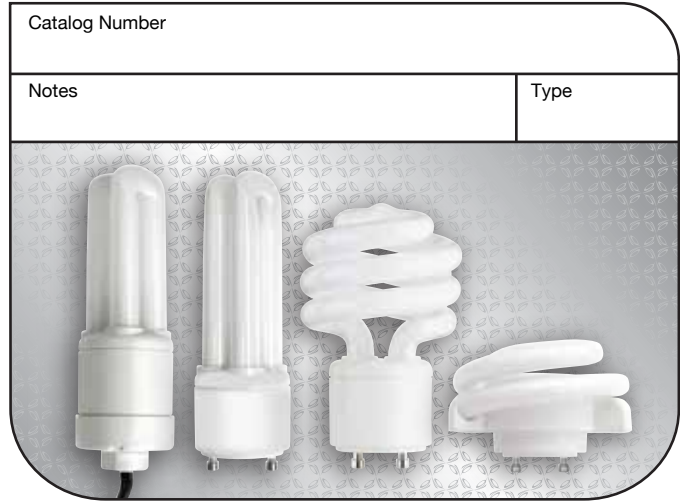

331 GU24 Uncovered Lamp Specifications

GU24 Base CFLs	10,000 Hours average rated life

Applications:

Commercial GU24 applications: Use where a standard incandescent is used.
The GU24 Base introduces our superior SpringLamp® technology with an easy to use, pin-based socket. All fixtures can be modified to accept a GU24 Lamp by using a Hardwire 331 Socket or a Socket Lock-it #331SKTLKT. GU24 Base CFLs provide cost & energy saving benefits.

1. + Table Lamps
   - + Wall Sconces
   - + Recessed Downlighting
   - + Ceiling Fixtures
   - + Outdoor Fixtures
   - + Ceiling Fans
2. NOT compatible with dimming applications

Special Application Options: (Ordering Suffix)

- 2700°K (27K), 3000°K (30K), 3500°K (35K), 4100°K (41K), 5000°K (50K)
- See backside of this sheet for all color temperature specs.

Features and Benefits

- GU24 Base
- Long Life, 10,000 hour average rated life
- Lower maintenance and labor costs for lamp replacements
- No lead glass – Better lumen maintenance over life of bulb
- End of Life logic guards against violent failures
- Complies with UL 1993 End of Life requirements
- World Class phosphor insures high lumen output and excellent lumen maintenance

Specifications (at full brightness)

End of Life Protection.....	Yes
Ballast Type	Electronic
Starting Method.....	Instant Start
Input Line Voltage	120VAC
Input Line Frequency	50/60HZ
Color Rendering Index	82
Minimum Starting Temperature	-20 ° F (128.9°C)
Maximum Operating Temperature	160 ° F (71°C)
UL/C-UL Listed	Yes – E149698
FCC Compliance	CFR 47, Part 18