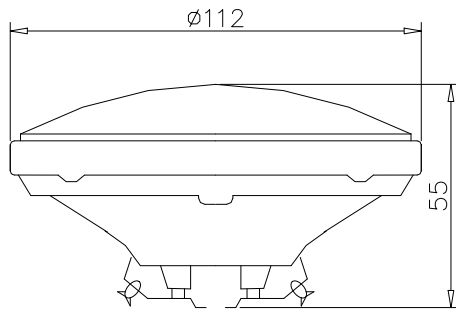

Green Energy Lighting Corporation

SPECIFICATION SHEET

SMD LED PAR36 Series

PAR36-9W

IP65, CRI80

Model:PAR36-9W

Product Features:

- Long lifespan, low power consumption. Energy saving.
- Shockproof, moisture proof, anti-distortion.
- Uses 2835 LED as light source.
- CE certification & ROHS compliance.

Application:

1. Shops, showcases, cabinets, hotels and restaurants, home interior decoration, show rooms, and so on.
2. It can replace the traditional A19 halogen lamp.

Type No.	LED (PCS) LED QTY	(V) Volts	λ (nm) or TC (K)	Beam Angle(°)	(W) Watts	Color	Luminous flux (lm)
PAR36-9W	18	AC/DC 12V	3000/6000K	30	9.0 W	Cool White/Warm White	800

Notes:1.All dimension units are millimeters. 2. All dimension tolerance is ± 1 mm unless otherwise noted.

3. Please don't touch the lamps while it is on! Turn off the power during installation!

ISO9001-2000

RoHS