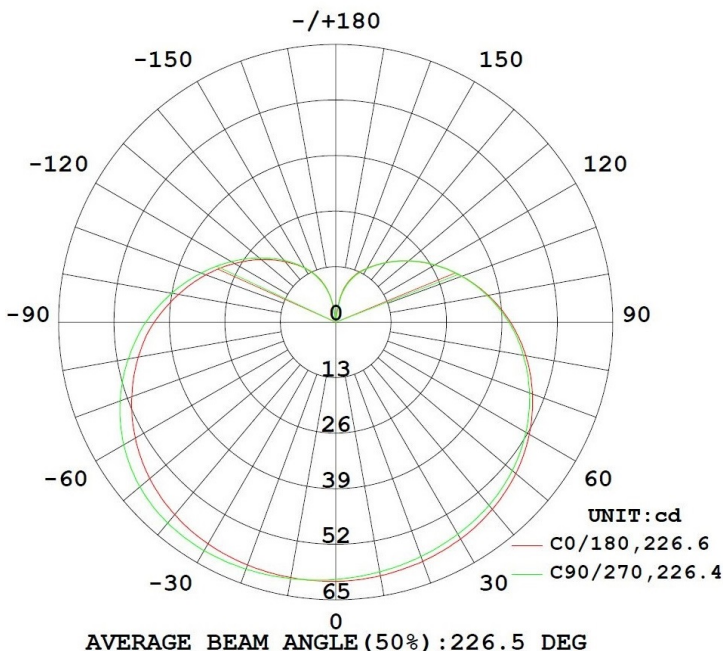

FEATURES

- Comfortable halogen white light
- Smooth uniform dimming
- Medium E26 base

SPECIFICATIONS

DIMMABLE	YES
SAFETY RATING	UL DAMP LOCATION
CRI	80
COLOR	HALOGEN WHITE
COLOR TEMPERATURE	3000K
LIFE HOURS	35,000 HOURS
WATTAGE	6 WATTS
LUMENS	450
VOLTAGE	120V
BASE TYPE	E26
INCANDESCENT EQUAL	40 WATTS
ENCLOSED FIXTURE RATED	YES
BEAM ANGLE	220-DEGREES
HEIGHT	.. 4.2 IN.
DIAMETER	..2. IN.
CASE QUANTITY	50

TYPICAL APPLICATIONS

- Ceiling fan fixtures
- Table lamps
- Floor lamp

WARRANTY

Warranty

5Years

PHOTOMETRICS