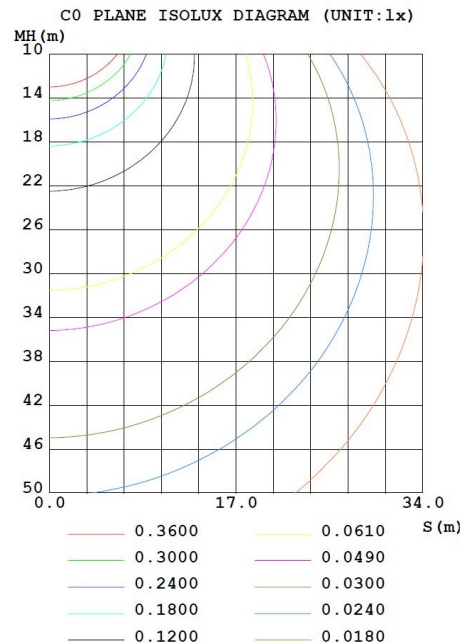

FEATURES

- Comfortable halogen white light
- Smooth uniform dimming
- Medium E26 base

SPECIFICATIONS

DIMMABLE	YES
SAFETY RATING	UL DAMP LOCATION
CRI	80
COLOR	HALOGEN WHITE
COLOR TEMPERATURE	3000K
LIFE HOURS	35,000 HOURS
WATTAGE	6 WATTS
LUMENS	450
VOLTAGE	120V
BASE TYPE	E26
INCANDESCENT EQUAL	40 WATTS
ENCLOSED FIXTURE RATED	YES
BEAM ANGLE	220-DEGREES
HEIGHT	.. 4.2 IN.
DIAMETER	..2. IN.
CASE QUANTITY	50

TYPICAL APPLICATIONS

- Ceiling fan fixtures
- Table lamps
- Floor lamp

WARRANTY

Warranty

5Years

PHOTOMETRICS