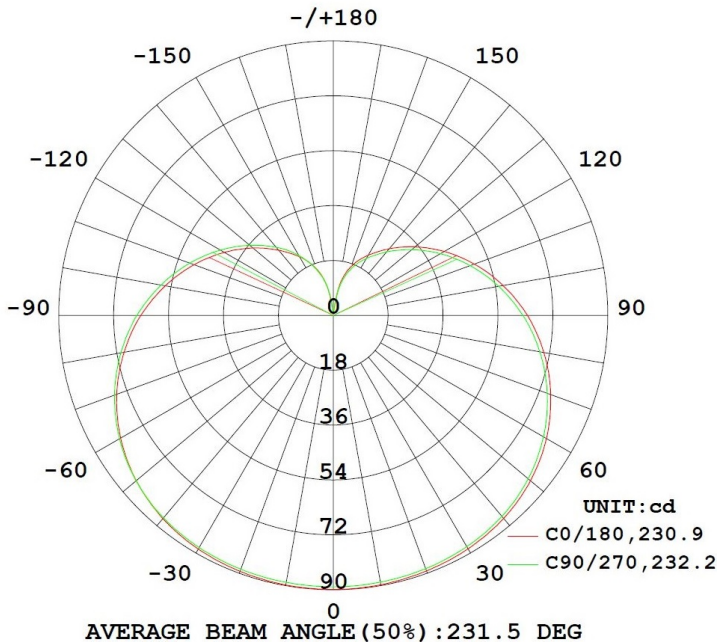

FEATURES

- Comfortable halogen white light
- Smooth uniform dimming
- GU24 Base

SPECIFICATIONS

DIMMABLE	YES
SAFETY RATING	UL DAMP LOCATION
CRI	80
COLOR	HALOGEN WHITE
COLOR TEMPERATURE	3000K
LIFE HOURS	35,000 HOURS
WATTAGE	9 WATTS
LUMENS	750
VOLTAGE	120V
BASE TYPE	GU24
INCANDESCENT EQUAL	60 WATTS
ENCLOSED FIXTURE RATED	YES
BEAM ANGLE	230-DEGREES
HEIGHT	.. 4.2 IN.
DIAMETER	..2. IN.
CASE QUANTITY	50

TYPICAL APPLICATIONS

- Ceiling fan fixtures
- Table lamps
- Floor lamp

WARRANTY

Warranty

5Years

PHOTOMETRICS