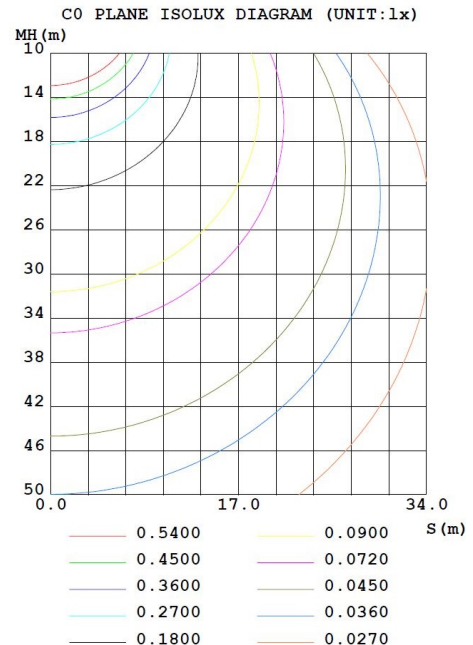

FEATURES

- Comfortable halogen white light
- Smooth uniform dimming
- GU24 Base

SPECIFICATIONS

DIMMABLE	YES
SAFETY RATING	UL DAMP LOCATION
CRI	80
COLOR	HALOGEN WHITE
COLOR TEMPERATURE	3000K
LIFE HOURS	35,000 HOURS
WATTAGE	9 WATTS
LUMENS	750
VOLTAGE	120V
BASE TYPE	GU24
INCANDESCENT EQUAL	60 WATTS
ENCLOSED FIXTURE RATED	YES
BEAM ANGLE	230-DEGREES
HEIGHT	.. 4.2 IN.
DIAMETER	..2. IN.
CASE QUANTITY	50

TYPICAL APPLICATIONS

- Ceiling fan fixtures
- Table lamps
- Floor lamp

WARRANTY

Warranty

5Years

PHOTOMETRICS