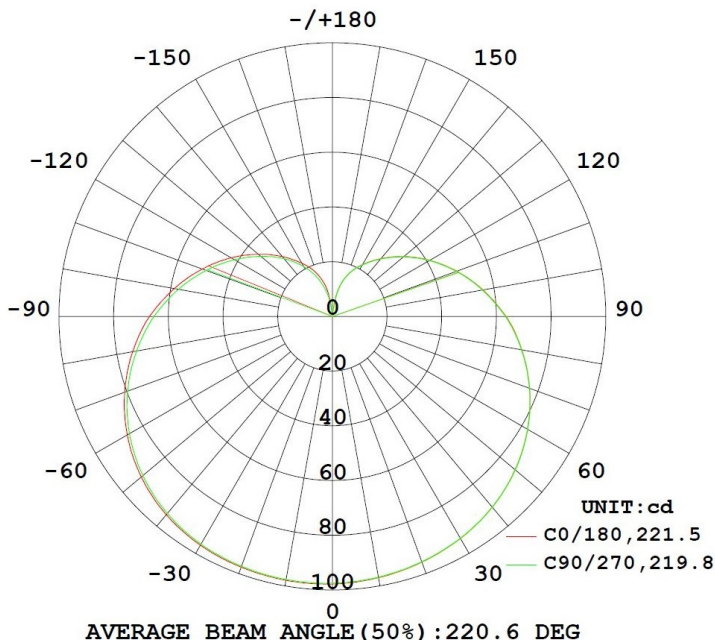

FEATURES

- Comfortable warm white light
- Smooth uniform dimming
- GU24 Base

TYPICAL APPLICATIONS

- Ceiling fan fixtures
- Table lamps
- Floor lamp

WARRANTY

Warranty

5Years

SPECIFICATIONS

DIMMABLE	YES
SAFETY RATING	UL DAMP LOCATION
CRI	80
COLOR	WARM WHITE
COLOR TEMPERATURE	2700K
LIFE HOURS	35,000 HOURS
WATTAGE	9 WATTS
LUMENS	750
VOLTAGE	120V
BASE TYPE	GU24
INCANDESCENT EQUAL	60 WATTS
ENCLOSED FIXTURE RATED	YES
BEAM ANGLE	220-DEGREES
HEIGHT	4.2 IN.
DIAMETER	2.4 IN.
CASE QUANTITY	50

PHOTOMETRICS