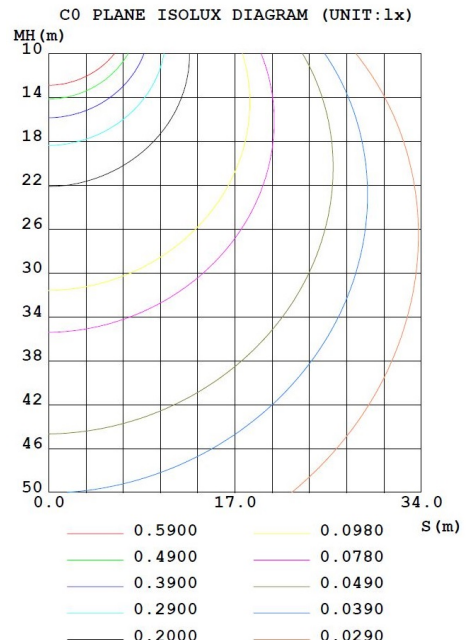

FEATURES

- Comfortable warm white light
- Smooth uniform dimming
- GU24 Base

TYPICAL APPLICATIONS

- Ceiling fan fixtures
- Table lamps
- Floor lamp

WARRANTY

Warranty

5Years

SPECIFICATIONS

DIMMABLE	YES
SAFETY RATING	UL DAMP LOCATION
CRI	80
COLOR	WARM WHITE
COLOR TEMPERATURE	2700K
LIFE HOURS	35,000 HOURS
WATTAGE	9 WATTS
LUMENS	750
VOLTAGE	120V
BASE TYPE	GU24
INCANDESCENT EQUAL	60 WATTS
ENCLOSED FIXTURE RATED	YES
BEAM ANGLE	220-DEGREES
HEIGHT	4.2 IN.
DIAMETER	2.4 IN.
CASE QUANTITY	50

PHOTOMETRICS