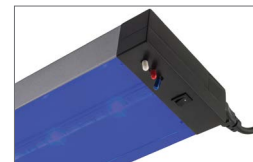

LED Grow Light

Indoor Gardening Year-Round

The Lithonia Lighting® LED Grow Light is ideal for home or restaurant kitchen growers wanting to indoor garden all year-round. Multi-spectrum with switchable color options, this grow light provides for a variety of growing needs depending on plant species, season of growth, and user preference. Our product is also designed with the user's proximity in mind to help shield them from direct and unpleasant LED glare. Choose the versatile and highly configurable Lithonia Lighting LED Grow Light for your indoor gardening needs.

Key Features:

- Color-coded toggle switches for adjusting spectral output between combinations of light in the useful blue and red spectrums for promoting photosynthesis in plants
- 4000K color temperature full spectrum white LEDs enhance the natural coloring of plants while providing task and general lighting
- Adjustable chain set and 5' plug-in power cord for suspension mounting
- Mounting hardware and keyhole features for surface mounting
- Knock-out feature for hardwire applications
- Swiveling power ports with covers and linking connectors allow for up to 10 fixtures to be linked in various side-to-side and end-to-end configurations
- Damp location listed
- Approx. Dimensions: 26-1/16" x 4-1/2" x 1-5/8"

Switchable between
3 color combinations

Red

Blue

White

Learn more about the LED Grow Light at

LED Grow Light

The LED Grow Light is switchable between single color or combinations of red, blue, and full (white) spectrums in the PAR range of 400 to 700 nanometers to promote photosynthesis in plants.

Blue LEDs emit 440-455nm light useful for vegetative growth

Red LEDs emit 655-670nm light useful for seed germination, root growth and flowering

The LED Grow Light is designed for modular linking configurations. The swiveling power ports and linking connectors allow for linking up to 10 fixtures in various side-to-side and end-to-end configurations.