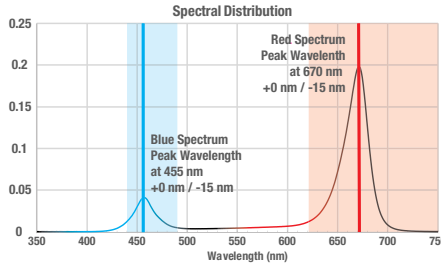

Key Features:

- Color-coded toggle switches for adjusting spectral output between combinations of light in the useful blue and red spectrums for promoting photosynthesis in plants
- 4000K color temperature full spectrum white LEDs enhance the natural coloring of plants while providing task and general lighting
- Adjustable chain set and 5' plug-in power cord for suspension mounting
- Mounting hardware and keyhole features for surface mounting
- Knock-out feature for hardwire applications
- Swiveling power ports with covers and linking connectors allow for up to 10 fixtures to be linked in various side-to-side and end-to-end configurations
- Damp location listed
- Approx. Dimensions: 26-1/16" x 4-1/2" x 1-5/8"

Switchable between
3 color combinations

Red

Blue

White

Learn more about the LED Grow Light at

LED Grow Light

The LED Grow Light is switchable between single color or combinations of red, blue, and full (white) spectrums in the PAR range of 400 to 700 nanometers to promote photosynthesis in plants.

Blue LEDs emit 440-455nm light useful for vegetative growth

Red LEDs emit 655-670nm light useful for seed germination, root growth and flowering

The LED Grow Light is designed for modular linking configurations. The swiveling power ports and linking connectors allow for linking up to 10 fixtures in various side-to-side and end-to-end configurations.