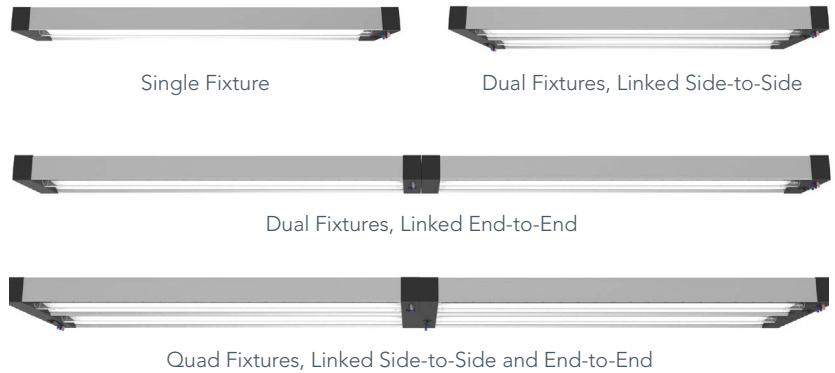

Key Features:

- Color-coded toggle switches for adjusting spectral output between combinations of light in the useful blue and red spectrums for promoting photosynthesis in plants
- 4000K color temperature full spectrum white LEDs enhance the natural coloring of plants while providing task and general lighting
- Adjustable chain set and 5' plug-in power cord for suspension mounting
- Mounting hardware and keyhole features for surface mounting
- Knock-out feature for hardwire applications
- Swiveling power ports with covers and linking connectors allow for up to 10 fixtures to be linked in various side-to-side and end-to-end configurations
- Damp location listed
- Approx. Dimensions: 26-1/16" x 4-1/2" x 1-5/8"

Switchable between
3 color combinations

Red

Blue

White

Learn more about the LED Grow Light at

LED Grow Light

The LED Grow Light is switchable between single color or combinations of red, blue, and full (white) spectrums in the PAR range of 400 to 700 nanometers to promote photosynthesis in plants.

Blue LEDs emit 440-455nm light useful for vegetative growth

Red LEDs emit 655-670nm light useful for seed germination, root growth and flowering

The LED Grow Light is designed for modular linking configurations. The swiveling power ports and linking connectors allow for linking up to 10 fixtures in various side-to-side and end-to-end configurations.