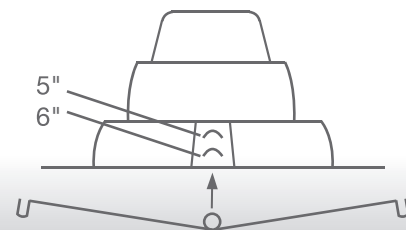

# 5-6" DOWNLIGHT 18W TITANIUM CRI<sup>SP</sup> LED SERIES

CRI<sup>SP</sup>

18W REPLACES

**100W Inc.**

80% Energy Savings

**\$263 Savings per lamp\***

- ⌚ Suitable for installation in 5" or 6" housing
- ⌚ Wet location rated
- ⌚ Exceptional color rendering CRI 90
- ⌚ Richer reds and natural skin tones (R9 55, R13 94)
- ⌚ Smooth dimming with existing dimmers
- ⌚ GU24 connector available

### 5-6" Housing Installation

This downlight is suitable for use in most standard 5" and 6" housings that have spring retaining brackets. Simply adjust the mounting springs accordingly for easy installation.