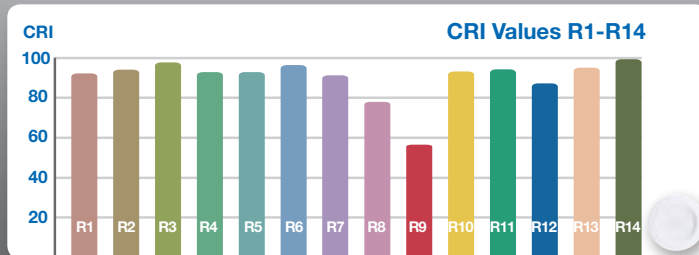

# 5-6" DOWNLIGHT 18W TITANIUM CRI<sup>SP</sup> LED SERIES

CRI<sup>SP</sup>

18W REPLACES

**100W Inc.**

80% Energy Savings

**\$263 Savings per lamp\***

- ⌚ Suitable for installation in 5" or 6" housing
- ⌚ Wet location rated
- ⌚ Exceptional color rendering CRI 90
- ⌚ Richer reds and natural skin tones (R9 55, R13 94)
- ⌚ Smooth dimming with existing dimmers
- ⌚ GU24 connector available

### Exceptional Color Rendering

The CRI<sup>SP</sup> SERIES DOWNLIGHT 18W lamp features a typical CRI 90, R9 55 and R13 94, providing crisp and vibrant colors across the whole spectrum. Its exceptional R9-R14 values (R9 & R13) provide redder reds, natural looking skin tones and whiter whites. In addition, this lamp's color temperatures fall within a 4-step Macadam ellipse to ensure minimal color deviation across lamps.