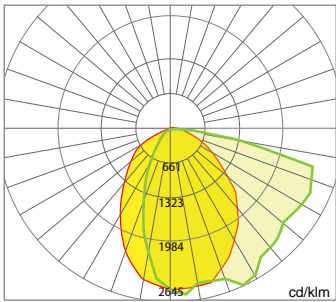

PHYSICAL

| | |
|--------------------|---|
| Dimensions (L×W×H) | 432×230×430 mm (17×9.1×16.3.9 in) (SHADED) |
| Weight | 10.4 kg (22.9 lbs) (SHADED) |
| Mounting Options | Wall Mount |
| Fixture Material | Aluminum Alloy |

WARRANTY

5 Years

Photometrics

NON SHADED

0.0~180.0

Mounting Hight 4m, 0 Tilt,
50LUX-5LUX

| Illumination | | |
|--------------|------------|--------|
| Height | Light Spot | LUX |
| 4m | 7×7m | 131LUX |
| 4.5m | 8×8m | 103LUX |
| 5m | 10×10m | 83LUX |
| 5.5m | 11×11m | 69LUX |
| 6m | 13×13m | 58LUX |

| | |
|-----------------------|-------------|
| Beam Angle (50% max) | 120 DEG |
| Luminous Flux (IES) | 7,290 lm |
| Light Efficacy (IES) | 81 lm/W |
| Cutoff Classification | Semi-Cutoff |

SHADED

0.0~180.0

| | |
|-----------------------|-------------|
| Beam Angle (50% max) | 120 DEG |
| Luminous Flux (IES) | 6,930 lm |
| Light Efficacy (IES) | 77 lm/W |
| Cutoff Classification | Full-Cutoff |

Mounting Options