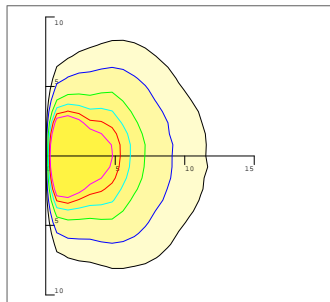

PHYSICAL

| | |
|--------------------|---|
| Dimensions (L×W×H) | 432×230×430 mm (17×9.1×16.3.9 in) (SHADED) |
| Weight | 10.4 kg (22.9 lbs) (SHADED) |
| Mounting Options | Wall Mount |
| Fixture Material | Aluminum Alloy |

WARRANTY

5 Years

Photometrics

NON SHADED

0.0~180.0

Mounting Hight 4m, 0 Tilt,
50LUX-5LUX

| Illumination | | |
|--------------|------------|--------|
| Height | Light Spot | LUX |
| 4m | 7×7m | 131LUX |
| 4.5m | 8×8m | 103LUX |
| 5m | 10×10m | 83LUX |
| 5.5m | 11×11m | 69LUX |
| 6m | 13×13m | 58LUX |

| | |
|-----------------------|-------------|
| Beam Angle (50% max) | 120 DEG |
| Luminous Flux (IES) | 7,290 lm |
| Light Efficacy (IES) | 81 lm/W |
| Cutoff Classification | Semi-Cutoff |

SHADED

0.0~180.0

| | |
|-----------------------|-------------|
| Beam Angle (50% max) | 120 DEG |
| Luminous Flux (IES) | 6,930 lm |
| Light Efficacy (IES) | 77 lm/W |
| Cutoff Classification | Full-Cutoff |

Mounting Options