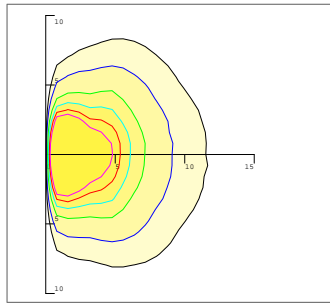

PHYSICAL

| | |
|--------------------|---|
| Dimensions (L×W×H) | 432×230×430 mm (17×9.1×16.3.9 in) (SHADED) |
| Weight | 10.4 kg (22.9 lbs) (SHADED) |
| Mounting Options | Wall Mount |
| Fixture Material | Aluminum Alloy |

WARRANTY

5 Years

Photometrics

NON SHADED

0.0~180.0

Mounting Hight 4m, 0 Tilt,
50LUX-5LUX

| Illumination | | |
|--------------|------------|--------|
| Height | Light Spot | LUX |
| 4m | 7×7m | 131LUX |
| 4.5m | 8×8m | 103LUX |
| 5m | 10×10m | 83LUX |
| 5.5m | 11×11m | 69LUX |
| 6m | 13×13m | 58LUX |

| | |
|-----------------------|-------------|
| Beam Angle (50% max) | 120 DEG |
| Luminous Flux (IES) | 7,290 lm |
| Light Efficacy (IES) | 81 lm/W |
| Cutoff Classification | Semi-Cutoff |

SHADED

0.0~180.0

| | |
|-----------------------|-------------|
| Beam Angle (50% max) | 120 DEG |
| Luminous Flux (IES) | 6,930 lm |
| Light Efficacy (IES) | 77 lm/W |
| Cutoff Classification | Full-Cutoff |

Mounting Options