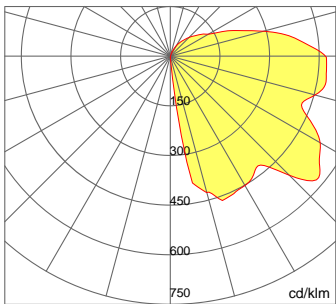

PHYSICAL

| | |
|--------------------|---|
| Dimensions (L×W×H) | 432×230×430 mm (17×9.1×16.3.9 in) (SHADED) |
| Weight | 10.4 kg (22.9 lbs) (SHADED) |
| Mounting Options | Wall Mount |
| Fixture Material | Aluminum Alloy |

WARRANTY

5 Years

Photometrics

NON SHADED

0.0~180.0

Mounting Hight 4m, 0 Tilt,
50LUX-5LUX

| Illumination | | |
|--------------|------------|--------|
| Height | Light Spot | LUX |
| 4m | 7×7m | 131LUX |
| 4.5m | 8×8m | 103LUX |
| 5m | 10×10m | 83LUX |
| 5.5m | 11×11m | 69LUX |
| 6m | 13×13m | 58LUX |

| | |
|-----------------------|-------------|
| Beam Angle (50% max) | 120 DEG |
| Luminous Flux (IES) | 7,290 lm |
| Light Efficacy (IES) | 81 lm/W |
| Cutoff Classification | Semi-Cutoff |

SHADED

0.0~180.0