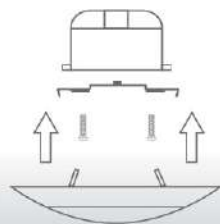

6" DOWNLIGHT 14.5W TITANIUM CRI^{SP} LED SERIES 4.0

14.5W REPLACES

75W Inc.

80% Energy Savings

CRI^{SP}

\$203 Savings per lamp*

- ⌚ Innovative CLICK design
- ⌚ Fits most 4" J-boxes and 5-6" recessed housings
- ⌚ Installs in just minutes - no rewiring
- ⌚ Exceptional color rendering CRI 90
- ⌚ Richer reds and natural skin tones (R9 60, R13 90)
- ⌚ Tight LED binning for consistent CCT across all lamps

DOWNLIGHT PRODUCT FEATURES

DUAL INSTALLATION:

4" J-BOX FLUSHMOUNT

- Attach mounting bracket to J-box
- Click downlight into mounting bracket

5-6" CAN RECESSED

- Connect E26 adapter to the LED adapter
- Squeeze mounting springs and push downlight up until flush with ceiling