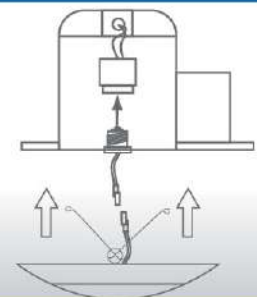

DOWNLIGHT PRODUCT FEATURES

DUAL INSTALLATION:

4" J-BOX FLUSHMOUNT

- Attach mounting bracket to J-box
- Click downlight into mounting bracket

5-6" CAN RECESSED

- Connect E26 adapter to the LED adapter
- Squeeze mounting springs and push downlight up until flush with ceiling