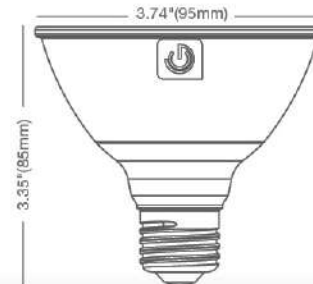

14PAR30SNG4DIM/930SP15

Diameter	Footcandles
0.8	689
1.6	172
2.4	77
3.2	43
3.9	28

11PAR30SNG4DIM/930NF25

Diameter	Footcandles
1.3	323
2.7	81
4.0	36
5.3	20
6.7	13

11PAR30SNG4DIM/930FL40

Diameter	Footcandles
2.2	161
4.4	40
6.6	18
8.7	10
10.9	6

- Base:** E26
- Voltage:** 120V
- Dimmable:** Yes***
- PF:** 0.9
- Lifetime:** 40,000 hrs
- Weight:** 0.38lb / 172g

SPECIFICATIONS

Model	Product	Power (W)	CCT	CRI (typ.)	R9 / R13 (typ.)	Lumens	LPW	Beam Angle	CBCP (cd)
14PAR30SNG4DIM/927SP15	16129	14	Warm White 2700K	90	50 / 90	700	50	SP 15°	6155
11PAR30SNG4DIM/927NF25	16130	11	Warm White 2700K	90	50 / 90	705	64	NF 25°	2910
11PAR30SNG4DIM/927FL40	16131	11	Warm White 2700K	90	50 / 90	705	64	FL 40°	1400
14PAR30SNG4DIM/930SP15	16132	14	Warm White 3000K	90	50 / 90	725	52	SP 15°	6200
11PAR30SNG4DIM/930NF25	16133	11	Warm White 3000K	90	50 / 90	740	67	NF 25°	2910
11PAR30SNG4DIM/930FL40	16134	11	Warm White 3000K	90	50 / 90	740	67	FL 40°	1450
11PAR30SNG4DIM/940FL40	16137	11	Natural White 4000K	90	50 / 90	780	71	FL 40°	1500
14PAR30SNG4DIM/930SP15/B •	16232	14	Warm White 3000K	90	50 / 90	725	52	SP 15°	6200
11PAR30SNG4DIM/930NF25/B •	16233	11	Warm White 3000K	90	50 / 90	740	67	NF 25°	2910
11PAR30SNG4DIM/930FL40/B •	16234	11	Warm White 3000K	90	50 / 90	740	67	FL 40°	1450