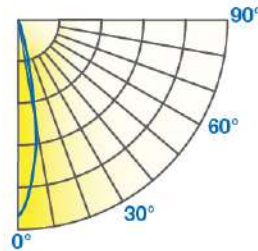

Degree	Candela
0	2910
5	2506
15	994
25	209
35	59
45	35