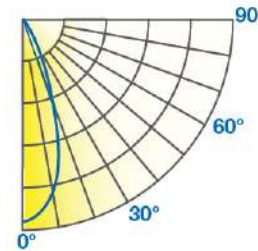

Degree	Candela
0	1450
5	1406
15	988
25	346
35	95
45	45

For other CCT use the following multipliers: 2700K .95, 4000K 1.08

- **Base:** E26
- **Voltage:** 120V
- **Dimmable:** Yes***
- **PF:** 0.9
- **Lifetime:** 40,000 hrs
- **Weight:** 0.38lb / 172g