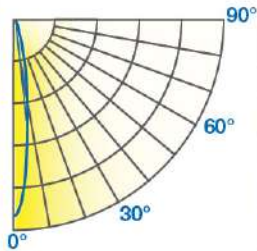

PAR30SN 11W DIM. TITANIUM CRI^{SP} LED SERIES 4.0

CRI^{SP}

11W REPLACES

75W
Hal.

80% Energy Savings

\$241 Savings per lamp*

- Full-face optic and sleek design
- Exceptional color rendering CRI 90
- Richer reds and natural skin tones (R9 50, R13 90)
- Tight LED binning for consistent CCT across all lamps
- High efficacy 67 LPW in Warm White
- Suitable for use in totally enclosed fixtures

14PAR30SNG4DIM/930SP15

Diameter	Footcandles
0.8	689
1.6	172
2.4	77
3.2	43
3.9	28

11PAR30SNG4DIM/930NF25

Diameter	Footcandles
1.3	323
2.7	81
4.0	36
5.3	20
6.7	13

11PAR30SNG4DIM/930FL40

Diameter	Footcandles
2.2	161
4.4	40
6.6	18
8.7	10
10.9	6