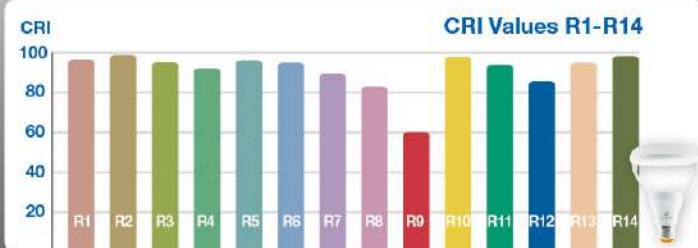

BR30 11W DIM. TITANIUM CRI^{SP} LED SERIES 4.0

11W REPLACES

65W Inc.

80% Energy Savings

CRI^{SP}

\$188 Savings per lamp*

- ⌚ Revolutionary CLOUD design
- ⌚ 60% lighter due to environmentally friendly construction
- ⌚ Exceptional color rendering CRI 92
- ⌚ Richer reds and natural skin tones (R9 60, R13 95)
- ⌚ Tight LED binning for consistent CCT across all lamps
- ⌚ Suitable for use in totally enclosed fixtures

25,000 H

DIMMABLE

EFFICACY

WARRANTY

CRI (Ra)

ENCLOSED**

BR PRODUCT FEATURES

Revolutionary CLOUD Design

The BR30 CLOUD features an innovative design that provides more efficient light output than previous generations while using 35% less material. This environmentally friendly lamp weighs less than 100g and maintains a traditional incandescent form factor, making it suitable for all applications.

CRI & CA Quality Specification

THE CRI^{SP} SERIES BR30 11W lamp features a typical CRI 92, R9 60 and R13 95, providing crisp and vibrant colors across the whole spectrum. Its exceptional R9-R14 values (R9 & R13) provide redder reds, natural looking skin tones and whiter whites.