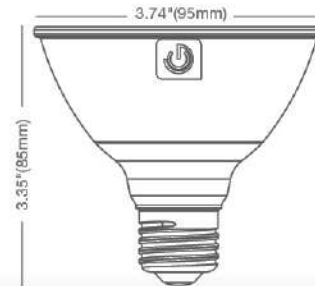

14PAR30SNG4DIM/930SP15

Diameter	Footcandles
0.8	689
1.6	172
2.4	77
3.2	43
3.9	28

11PAR30SNG4DIM/930NF25

Diameter	Footcandles
1.3	323
2.7	81
4.0	36
5.3	20
6.7	13

11PAR30SNG4DIM/930FL40

Diameter	Footcandles
2.2	161
4.4	40
6.6	18
8.7	10
10.9	6

- Base:** E26
- Voltage:** 120V
- Dimmable:** Yes***
- PF:** 0.9
- Lifetime:** 40,000 hrs
- Weight:** 0.38lb / 172g

SPECIFICATIONS

Model	Product	Power (W)	CCT	CRI (typ.)	R9 / R13 (typ.)	Lumens	LPW	Beam Angle	CBCP (cd)
14PAR30SNG4DIM/927SP15	16129	14	Warm White 2700K	90	50 / 90	700	50	SP 15°	6155
11PAR30SNG4DIM/927NF25	16130	11	Warm White 2700K	90	50 / 90	705	64	NF 25°	2910
11PAR30SNG4DIM/927FL40	16131	11	Warm White 2700K	90	50 / 90	705	64	FL 40°	1400
14PAR30SNG4DIM/930SP15	16132	14	Warm White 3000K	90	50 / 90	725	52	SP 15°	6200
11PAR30SNG4DIM/930NF25	16133	11	Warm White 3000K	90	50 / 90	740	67	NF 25°	2910
11PAR30SNG4DIM/930FL40	16134	11	Warm White 3000K	90	50 / 90	740	67	FL 40°	1450
11PAR30SNG4DIM/940FL40	16137	11	Natural White 4000K	90	50 / 90	780	71	FL 40°	1500
14PAR30SNG4DIM/930SP15/B •	16232	14	Warm White 3000K	90	50 / 90	725	52	SP 15°	6200
11PAR30SNG4DIM/930NF25/B •	16233	11	Warm White 3000K	90	50 / 90	740	67	NF 25°	2910
11PAR30SNG4DIM/930FL40/B •	16234	11	Warm White 3000K	90	50 / 90	740	67	FL 40°	1450