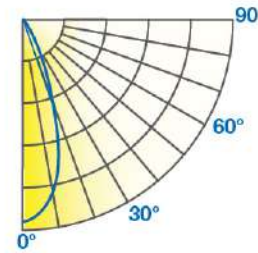

Degree	Candela
0	1450
5	1406
15	988
25	346
35	95
45	45

For other CCT use the following multipliers: 2700K .95, 4000K 1.08

- **Base:** E26
- **Voltage:** 120V
- **Dimmable:** Yes***
- **PF:** 0.9
- **Lifetime:** 40,000 hrs
- **Weight:** 0.38lb / 172g