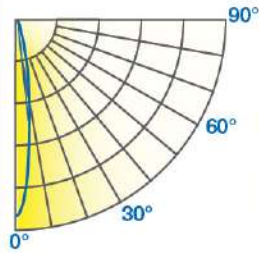

PAR30SN 11W DIM. TITANIUM CRI^{SP} LED SERIES 4.0

CRI^{SP}

11W REPLACES

75W
Hal.

80% Energy Savings

\$241 Savings per lamp*

- Full-face optic and sleek design
- Exceptional color rendering CRI 90
- Richer reds and natural skin tones (R9 50, R13 90)
- Tight LED binning for consistent CCT across all lamps
- High efficacy 67 LPW in Warm White
- Suitable for use in totally enclosed fixtures

14PAR30SNG4DIM/930SP15

Diameter	Footcandles
0.8	689
1.6	172
2.4	77
3.2	43
3.9	28

11PAR30SNG4DIM/930NF25

Diameter	Footcandles
1.3	323
2.7	81
4.0	36
5.3	20
6.7	13

11PAR30SNG4DIM/930FL40

Diameter	Footcandles
2.2	161
4.4	40
6.6	18
8.7	10
10.9	6