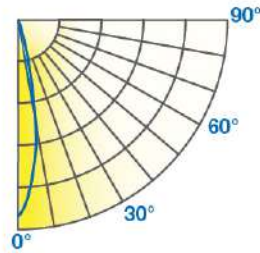

Degree	Candela
0	2910
5	2506
15	994
25	209
35	59
45	35