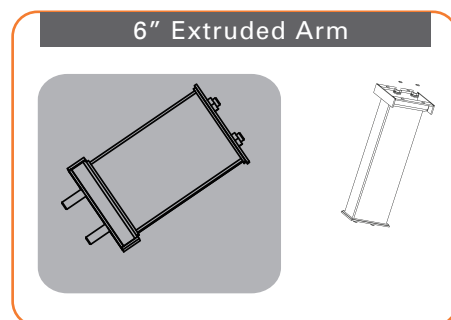

Applications

- ▶ Parking Lot Lighting
- ▶ Street Lighting
- ▶ Site Lighting
- ▶ Streetscape Lighting
- ▶ Area Lighting

Available with 3 types of mounting options!!

LED AREA LIGHT

Product Data

Item Code	Description	Wattage	CCT	Lumen Output	Equivalent Wattage	Voltage	Mount	Color		
75W										
7112	LED-FXSB75/3S/40K/DB-SF	75W	4000K	6,000	150W-200W	120-277V	Slip Fitter	D. Bronze		
7113	LED-FXSB75/3S/40K/DB-SB	75W	4000K	6,000	150W-200W	120-277V	Swivel Bracket	D. Bronze		
7114	LED-FXSB75/3S/40K/DB-EA6	75W	4000K	6,000	150W-200W	120-277V	6" Extruded Arm	D. Bronze		
7115	LED-FXSB75/3S/50K/DB-SF	75W	5000K	6,200	150W-200W	120-277V	Slip Fitter	D. Bronze		
7116	LED-FXSB75/3S/50K/DB-SB	75W	5000K	6,200	150W-200W	120-277V	Swivel Bracket	D. Bronze		
7117	LED-FXSB75/3S/50K/DB-EA6	75W	5000K	6,200	150W-200W	120-277V	6" Extruded Arm	D. Bronze		
110W										
7118	LED-FXSB110/3S/40K/DB-SF	110W	4000K	8,800	200W-400W	120-277V	Slip Fitter	D. Bronze		
7119	LED-FXSB110/3S/40K/DB-SB	110W	4000K	8,800	200W-400W	120-277V	Swivel Bracket	D. Bronze		
7120	LED-FXSB110/3S/40K/DB-EA6	110W	4000K	8,800	200W-400W	120-277V	6" Extruded Arm	D. Bronze		
7121	LED-FXSB110/3S/50K/DB-SF	110W	5000K	9,200	200W-400W	120-277V	Slip Fitter	D. Bronze		
7122	LED-FXSB110/3S/50K/DB-SB	110W	5000K	9,200	200W-400W	120-277V	Swivel Bracket	D. Bronze		
7123	LED-FXSB110/3S/50K/DB-EA6	110W	5000K	9,200	200W-400W	120-277V	6" Extruded Arm	D. Bronze		
7169	LED-FXSB110/3S/50K/WH-EA6	110W	5000K	9,200	200W-400W	120-277V	6" Extruded Arm	White		
180W										
7195	LED-FXSB180/3S/50K/DB-SF	180W	5000K	19,000	400W-575W	120-277V	Slip Fitter	D. Bronze		
7196	LED-FXSB180/3S/50K/DB-SB	180W	5000K	19,000	400W-575W	120-277V	Swivel Bracket	D. Bronze		
7197	LED-FXSB180/3S/50K/DB-EA6	180W	5000K	19,000	400W-575W	120-277V	6" Extruded Arm	D. Bronze		
240W										
7403	LED-FXSB240/3S/50K/DB-SF	240W	5000K	24,000	575W-750W	120-277V	Slip Fitter	D. Bronze		
7404	LED-FXSB240/3S/50K/DB-SB	240W	5000K	24,000	575W-750W	120-277V	Swivel Bracket	D. Bronze		
7405	LED-FXSB240/3S/50K/DB-EA6	240W	5000K	24,000	575W-750W	120-277V	6" Extruded Arm	D. Bronze		