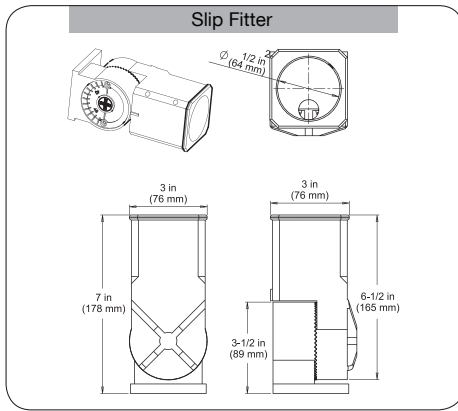

Applications

- ▶ Parking Lot Lighting
- ▶ Street Lighting
- ▶ Site Lighting
- ▶ Streetscape Lighting
- ▶ Area Lighting

Available with 3 types of mounting options!!

LED AREA LIGHT

Product Data

Item Code	Description	Wattage	CCT	Lumen Output	Equivalent Wattage	Voltage	Mount	Color		
75W										
7112	LED-FXSB75/3S/40K/DB-SF	75W	4000K	6,000	150W-200W	120-277V	Slip Fitter	D. Bronze		
7113	LED-FXSB75/3S/40K/DB-SB	75W	4000K	6,000	150W-200W	120-277V	Swivel Bracket	D. Bronze		
7114	LED-FXSB75/3S/40K/DB-EA6	75W	4000K	6,000	150W-200W	120-277V	6" Extruded Arm	D. Bronze		
7115	LED-FXSB75/3S/50K/DB-SF	75W	5000K	6,200	150W-200W	120-277V	Slip Fitter	D. Bronze		
7116	LED-FXSB75/3S/50K/DB-SB	75W	5000K	6,200	150W-200W	120-277V	Swivel Bracket	D. Bronze		
7117	LED-FXSB75/3S/50K/DB-EA6	75W	5000K	6,200	150W-200W	120-277V	6" Extruded Arm	D. Bronze		
110W										
7118	LED-FXSB110/3S/40K/DB-SF	110W	4000K	8,800	200W-400W	120-277V	Slip Fitter	D. Bronze		
7119	LED-FXSB110/3S/40K/DB-SB	110W	4000K	8,800	200W-400W	120-277V	Swivel Bracket	D. Bronze		
7120	LED-FXSB110/3S/40K/DB-EA6	110W	4000K	8,800	200W-400W	120-277V	6" Extruded Arm	D. Bronze		
7121	LED-FXSB110/3S/50K/DB-SF	110W	5000K	9,200	200W-400W	120-277V	Slip Fitter	D. Bronze		
7122	LED-FXSB110/3S/50K/DB-SB	110W	5000K	9,200	200W-400W	120-277V	Swivel Bracket	D. Bronze		
7123	LED-FXSB110/3S/50K/DB-EA6	110W	5000K	9,200	200W-400W	120-277V	6" Extruded Arm	D. Bronze		
7169	LED-FXSB110/3S/50K/WH-EA6	110W	5000K	9,200	200W-400W	120-277V	6" Extruded Arm	White		
180W										
7195	LED-FXSB180/3S/50K/DB-SF	180W	5000K	19,000	400W-575W	120-277V	Slip Fitter	D. Bronze		
7196	LED-FXSB180/3S/50K/DB-SB	180W	5000K	19,000	400W-575W	120-277V	Swivel Bracket	D. Bronze		
7197	LED-FXSB180/3S/50K/DB-EA6	180W	5000K	19,000	400W-575W	120-277V	6" Extruded Arm	D. Bronze		
240W										
7403	LED-FXSB240/3S/50K/DB-SF	240W	5000K	24,000	575W-750W	120-277V	Slip Fitter	D. Bronze		
7404	LED-FXSB240/3S/50K/DB-SB	240W	5000K	24,000	575W-750W	120-277V	Swivel Bracket	D. Bronze		
7405	LED-FXSB240/3S/50K/DB-EA6	240W	5000K	24,000	575W-750W	120-277V	6" Extruded Arm	D. Bronze		