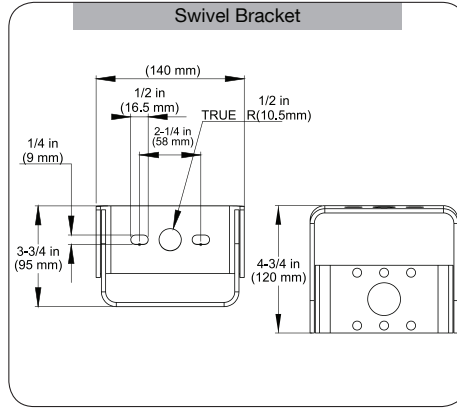

Applications

- ▶ Parking Lot Lighting
- ▶ Street Lighting
- ▶ Site Lighting
- ▶ Streetscape Lighting
- ▶ Area Lighting

Available with 3 types of mounting options!!

LED AREA LIGHT

Product Data

Item Code	Description	Wattage	CCT	Lumen Output	Equivalent Wattage	Voltage	Mount	Color		
75W										
7112	LED-FXSB75/3S/40K/DB-SF	75W	4000K	6,000	150W-200W	120-277V	Slip Fitter	D. Bronze		
7113	LED-FXSB75/3S/40K/DB-SB	75W	4000K	6,000	150W-200W	120-277V	Swivel Bracket	D. Bronze		
7114	LED-FXSB75/3S/40K/DB-EA6	75W	4000K	6,000	150W-200W	120-277V	6" Extruded Arm	D. Bronze		
7115	LED-FXSB75/3S/50K/DB-SF	75W	5000K	6,200	150W-200W	120-277V	Slip Fitter	D. Bronze		
7116	LED-FXSB75/3S/50K/DB-SB	75W	5000K	6,200	150W-200W	120-277V	Swivel Bracket	D. Bronze		
7117	LED-FXSB75/3S/50K/DB-EA6	75W	5000K	6,200	150W-200W	120-277V	6" Extruded Arm	D. Bronze		
110W										
7118	LED-FXSB110/3S/40K/DB-SF	110W	4000K	8,800	200W-400W	120-277V	Slip Fitter	D. Bronze		
7119	LED-FXSB110/3S/40K/DB-SB	110W	4000K	8,800	200W-400W	120-277V	Swivel Bracket	D. Bronze		
7120	LED-FXSB110/3S/40K/DB-EA6	110W	4000K	8,800	200W-400W	120-277V	6" Extruded Arm	D. Bronze		
7121	LED-FXSB110/3S/50K/DB-SF	110W	5000K	9,200	200W-400W	120-277V	Slip Fitter	D. Bronze		
7122	LED-FXSB110/3S/50K/DB-SB	110W	5000K	9,200	200W-400W	120-277V	Swivel Bracket	D. Bronze		
7123	LED-FXSB110/3S/50K/DB-EA6	110W	5000K	9,200	200W-400W	120-277V	6" Extruded Arm	D. Bronze		
7169	LED-FXSB110/3S/50K/WH-EA6	110W	5000K	9,200	200W-400W	120-277V	6" Extruded Arm	White		
180W										
7195	LED-FXSB180/3S/50K/DB-SF	180W	5000K	19,000	400W-575W	120-277V	Slip Fitter	D. Bronze		
7196	LED-FXSB180/3S/50K/DB-SB	180W	5000K	19,000	400W-575W	120-277V	Swivel Bracket	D. Bronze		
7197	LED-FXSB180/3S/50K/DB-EA6	180W	5000K	19,000	400W-575W	120-277V	6" Extruded Arm	D. Bronze		
240W										
7403	LED-FXSB240/3S/50K/DB-SF	240W	5000K	24,000	575W-750W	120-277V	Slip Fitter	D. Bronze		
7404	LED-FXSB240/3S/50K/DB-SB	240W	5000K	24,000	575W-750W	120-277V	Swivel Bracket	D. Bronze		
7405	LED-FXSB240/3S/50K/DB-EA6	240W	5000K	24,000	575W-750W	120-277V	6" Extruded Arm	D. Bronze		