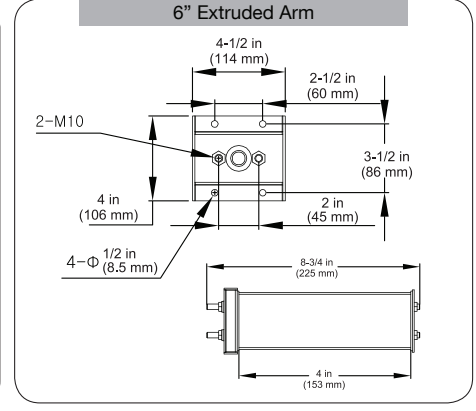

Applications

- ▶ Parking Lot Lighting
- ▶ Street Lighting
- ▶ Site Lighting
- ▶ Streetscape Lighting
- ▶ Area Lighting

Available with 3 types of mounting options!!

LED AREA LIGHT

Product Data

Item Code	Description	Wattage	CCT	Lumen Output	Equivalent Wattage	Voltage	Mount	Color		
75W										
7112	LED-FXSB75/3S/40K/DB-SF	75W	4000K	6,000	150W-200W	120-277V	Slip Fitter	D. Bronze		
7113	LED-FXSB75/3S/40K/DB-SB	75W	4000K	6,000	150W-200W	120-277V	Swivel Bracket	D. Bronze		
7114	LED-FXSB75/3S/40K/DB-EA6	75W	4000K	6,000	150W-200W	120-277V	6" Extruded Arm	D. Bronze		
7115	LED-FXSB75/3S/50K/DB-SF	75W	5000K	6,200	150W-200W	120-277V	Slip Fitter	D. Bronze		
7116	LED-FXSB75/3S/50K/DB-SB	75W	5000K	6,200	150W-200W	120-277V	Swivel Bracket	D. Bronze		
7117	LED-FXSB75/3S/50K/DB-EA6	75W	5000K	6,200	150W-200W	120-277V	6" Extruded Arm	D. Bronze		
110W										
7118	LED-FXSB110/3S/40K/DB-SF	110W	4000K	8,800	200W-400W	120-277V	Slip Fitter	D. Bronze		
7119	LED-FXSB110/3S/40K/DB-SB	110W	4000K	8,800	200W-400W	120-277V	Swivel Bracket	D. Bronze		
7120	LED-FXSB110/3S/40K/DB-EA6	110W	4000K	8,800	200W-400W	120-277V	6" Extruded Arm	D. Bronze		
7121	LED-FXSB110/3S/50K/DB-SF	110W	5000K	9,200	200W-400W	120-277V	Slip Fitter	D. Bronze		
7122	LED-FXSB110/3S/50K/DB-SB	110W	5000K	9,200	200W-400W	120-277V	Swivel Bracket	D. Bronze		
7123	LED-FXSB110/3S/50K/DB-EA6	110W	5000K	9,200	200W-400W	120-277V	6" Extruded Arm	D. Bronze		
7169	LED-FXSB110/3S/50K/WH-EA6	110W	5000K	9,200	200W-400W	120-277V	6" Extruded Arm	White		
180W										
7195	LED-FXSB180/3S/50K/DB-SF	180W	5000K	19,000	400W-575W	120-277V	Slip Fitter	D. Bronze		
7196	LED-FXSB180/3S/50K/DB-SB	180W	5000K	19,000	400W-575W	120-277V	Swivel Bracket	D. Bronze		
7197	LED-FXSB180/3S/50K/DB-EA6	180W	5000K	19,000	400W-575W	120-277V	6" Extruded Arm	D. Bronze		
240W										
7403	LED-FXSB240/3S/50K/DB-SF	240W	5000K	24,000	575W-750W	120-277V	Slip Fitter	D. Bronze		
7404	LED-FXSB240/3S/50K/DB-SB	240W	5000K	24,000	575W-750W	120-277V	Swivel Bracket	D. Bronze		
7405	LED-FXSB240/3S/50K/DB-EA6	240W	5000K	24,000	575W-750W	120-277V	6" Extruded Arm	D. Bronze		