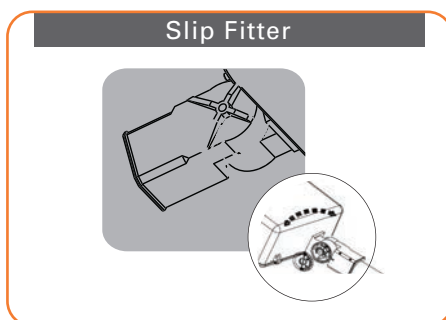

Applications

- ▶ Parking Lot Lighting
- ▶ Street Lighting
- ▶ Site Lighting
- ▶ Streetscape Lighting
- ▶ Area Lighting

Available with 3 types of mounting options!!

LED AREA LIGHT

Product Data

Item Code	Description	Wattage	CCT	Lumen Output	Equivalent Wattage	Voltage	Mount	Color		
75W										
7112	LED-FXSB75/3S/40K/DB-SF	75W	4000K	6,000	150W-200W	120-277V	Slip Fitter	D. Bronze		
7113	LED-FXSB75/3S/40K/DB-SB	75W	4000K	6,000	150W-200W	120-277V	Swivel Bracket	D. Bronze		
7114	LED-FXSB75/3S/40K/DB-EA6	75W	4000K	6,000	150W-200W	120-277V	6" Extruded Arm	D. Bronze		
7115	LED-FXSB75/3S/50K/DB-SF	75W	5000K	6,200	150W-200W	120-277V	Slip Fitter	D. Bronze		
7116	LED-FXSB75/3S/50K/DB-SB	75W	5000K	6,200	150W-200W	120-277V	Swivel Bracket	D. Bronze		
7117	LED-FXSB75/3S/50K/DB-EA6	75W	5000K	6,200	150W-200W	120-277V	6" Extruded Arm	D. Bronze		
110W										
7118	LED-FXSB110/3S/40K/DB-SF	110W	4000K	8,800	200W-400W	120-277V	Slip Fitter	D. Bronze		
7119	LED-FXSB110/3S/40K/DB-SB	110W	4000K	8,800	200W-400W	120-277V	Swivel Bracket	D. Bronze		
7120	LED-FXSB110/3S/40K/DB-EA6	110W	4000K	8,800	200W-400W	120-277V	6" Extruded Arm	D. Bronze		
7121	LED-FXSB110/3S/50K/DB-SF	110W	5000K	9,200	200W-400W	120-277V	Slip Fitter	D. Bronze		
7122	LED-FXSB110/3S/50K/DB-SB	110W	5000K	9,200	200W-400W	120-277V	Swivel Bracket	D. Bronze		
7123	LED-FXSB110/3S/50K/DB-EA6	110W	5000K	9,200	200W-400W	120-277V	6" Extruded Arm	D. Bronze		
7169	LED-FXSB110/3S/50K/WH-EA6	110W	5000K	9,200	200W-400W	120-277V	6" Extruded Arm	White		
180W										
7195	LED-FXSB180/3S/50K/DB-SF	180W	5000K	19,000	400W-575W	120-277V	Slip Fitter	D. Bronze		
7196	LED-FXSB180/3S/50K/DB-SB	180W	5000K	19,000	400W-575W	120-277V	Swivel Bracket	D. Bronze		
7197	LED-FXSB180/3S/50K/DB-EA6	180W	5000K	19,000	400W-575W	120-277V	6" Extruded Arm	D. Bronze		
240W										
7403	LED-FXSB240/3S/50K/DB-SF	240W	5000K	24,000	575W-750W	120-277V	Slip Fitter	D. Bronze		
7404	LED-FXSB240/3S/50K/DB-SB	240W	5000K	24,000	575W-750W	120-277V	Swivel Bracket	D. Bronze		
7405	LED-FXSB240/3S/50K/DB-EA6	240W	5000K	24,000	575W-750W	120-277V	6" Extruded Arm	D. Bronze		