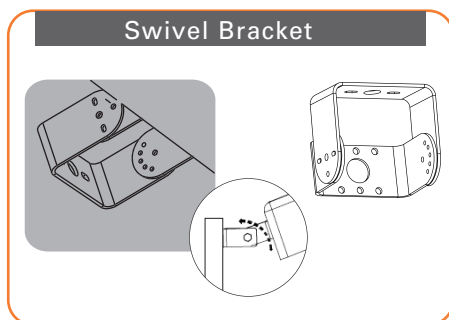

Applications

- ▶ Parking Lot Lighting
- ▶ Street Lighting
- ▶ Site Lighting
- ▶ Streetscape Lighting
- ▶ Area Lighting

Available with 3 types of mounting options!!

LED AREA LIGHT

Product Data

Item Code	Description	Wattage	CCT	Lumen Output	Equivalent Wattage	Voltage	Mount	Color		
75W										
7112	LED-FXSB75/3S/40K/DB-SF	75W	4000K	6,000	150W-200W	120-277V	Slip Fitter	D. Bronze		
7113	LED-FXSB75/3S/40K/DB-SB	75W	4000K	6,000	150W-200W	120-277V	Swivel Bracket	D. Bronze		
7114	LED-FXSB75/3S/40K/DB-EA6	75W	4000K	6,000	150W-200W	120-277V	6" Extruded Arm	D. Bronze		
7115	LED-FXSB75/3S/50K/DB-SF	75W	5000K	6,200	150W-200W	120-277V	Slip Fitter	D. Bronze		
7116	LED-FXSB75/3S/50K/DB-SB	75W	5000K	6,200	150W-200W	120-277V	Swivel Bracket	D. Bronze		
7117	LED-FXSB75/3S/50K/DB-EA6	75W	5000K	6,200	150W-200W	120-277V	6" Extruded Arm	D. Bronze		
110W										
7118	LED-FXSB110/3S/40K/DB-SF	110W	4000K	8,800	200W-400W	120-277V	Slip Fitter	D. Bronze		
7119	LED-FXSB110/3S/40K/DB-SB	110W	4000K	8,800	200W-400W	120-277V	Swivel Bracket	D. Bronze		
7120	LED-FXSB110/3S/40K/DB-EA6	110W	4000K	8,800	200W-400W	120-277V	6" Extruded Arm	D. Bronze		
7121	LED-FXSB110/3S/50K/DB-SF	110W	5000K	9,200	200W-400W	120-277V	Slip Fitter	D. Bronze		
7122	LED-FXSB110/3S/50K/DB-SB	110W	5000K	9,200	200W-400W	120-277V	Swivel Bracket	D. Bronze		
7123	LED-FXSB110/3S/50K/DB-EA6	110W	5000K	9,200	200W-400W	120-277V	6" Extruded Arm	D. Bronze		
7169	LED-FXSB110/3S/50K/WH-EA6	110W	5000K	9,200	200W-400W	120-277V	6" Extruded Arm	White		
180W										
7195	LED-FXSB180/3S/50K/DB-SF	180W	5000K	19,000	400W-575W	120-277V	Slip Fitter	D. Bronze		
7196	LED-FXSB180/3S/50K/DB-SB	180W	5000K	19,000	400W-575W	120-277V	Swivel Bracket	D. Bronze		
7197	LED-FXSB180/3S/50K/DB-EA6	180W	5000K	19,000	400W-575W	120-277V	6" Extruded Arm	D. Bronze		
240W										
7403	LED-FXSB240/3S/50K/DB-SF	240W	5000K	24,000	575W-750W	120-277V	Slip Fitter	D. Bronze		
7404	LED-FXSB240/3S/50K/DB-SB	240W	5000K	24,000	575W-750W	120-277V	Swivel Bracket	D. Bronze		
7405	LED-FXSB240/3S/50K/DB-EA6	240W	5000K	24,000	575W-750W	120-277V	6" Extruded Arm	D. Bronze		