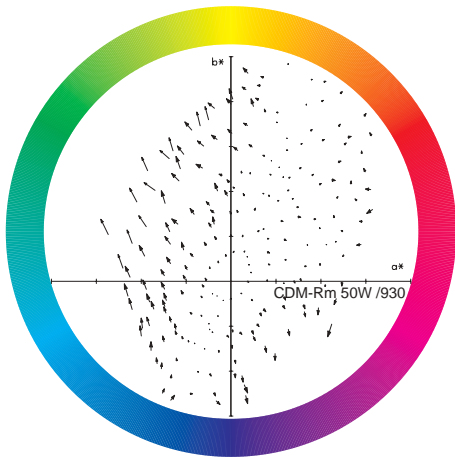

Light technical

CDM-Rm 50W /930