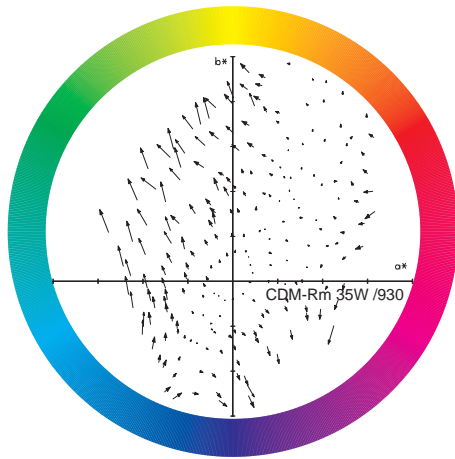

CDM-Rm 35W /930

Light technical