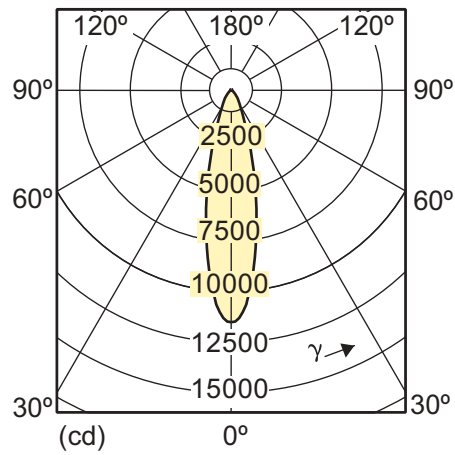

CDM-Rm 50W /930 25D