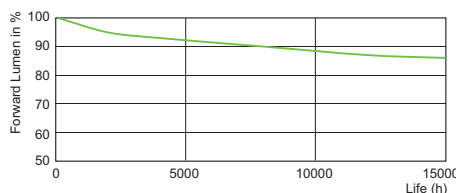

Light technical

CDM-Rm 35W/930 10D

CDM-Rm 35W/930 25D

CDM-Rm 35W/930 40D

Electrical Characteristics

Order code	Full product name	Lamp Wattage	Lamp Wattage EM	Lamp Wattage EM 25°C, Rated	Lamp Wattage EL	Lamp Wattage EL 25°C, Rated	Lamp Voltage	Lamp Current EM	Lamp Current EL	Dimmable	Warm-up Time to 60% Light Outp
928193205330	MASTERColour CDM-Rm Elite Mini 50W/930 GX10 MR16 25D	50 W	W	W	50 W	50.0 W	89 V	A	0.575 A	No	120 s
928193305330	MASTERColour CDM-Rm Elite Mini 50W/930 GX10 MR16 40D	50 W	W	W	50 W	50.0 W	89 V	A	0.575 A	No	120 s
928194705330	MASTERColour CDM-Rm Elite Mini 35W/930 GX10 MR16 25D	35 W	W	W	35 W	39.0 W	87 V	A	0.450 A	No	120 s
928194805330	MASTERColour CDM-Rm Elite Mini 35W/930 GX10 MR16 40D	35 W	W	W	35 W	39.0 W	87 V	A	0.450 A	No	120 s
928194605330	MASTERColour CDM-Rm Elite Mini 35W/930 GX10 MR16 10D	35 W	W	W	35 W	39.0 W	87 V	A	0.450 A	No	120 s
928193105330	MASTERColour CDM-Rm Elite Mini 50W/930 GX10 MR16 60D	50 W	W	W	50 W	50.0 W	89 V	A	0.575 A	No	120 s

Performance diagrams

CDM-Rm 50W /930

CDM-Rm 35W /930

CDM-Rm 50W /930

CDM-Rm 35W /930

CDM-Rm 50W /930

CDM-Rm 35W /930

Environmental Characteristics