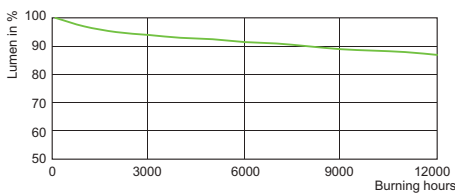

Light technical

CDM-Rm 35W/930 10D

CDM-Rm 35W/930 25D

CDM-Rm 35W/930 40D

Electrical Characteristics

Order code	Full product name	Lamp Wattage	Lamp Wattage EM	Lamp Wattage EM 25°C, Rated	Lamp Wattage EL	Lamp Wattage EL 25°C, Rated	Lamp Voltage	Lamp Current EM	Lamp Current EL	Dimmable	Warm-up Time to 60% Light Outp
928193205330	MASTERColour CDM-Rm Elite Mini 50W/930 GX10 MR16 25D	50 W	W	W	50 W	50.0 W	89 V	A	0.575 A	No	120 s
928193305330	MASTERColour CDM-Rm Elite Mini 50W/930 GX10 MR16 40D	50 W	W	W	50 W	50.0 W	89 V	A	0.575 A	No	120 s
928194705330	MASTERColour CDM-Rm Elite Mini 35W/930 GX10 MR16 25D	35 W	W	W	35 W	39.0 W	87 V	A	0.450 A	No	120 s
928194805330	MASTERColour CDM-Rm Elite Mini 35W/930 GX10 MR16 40D	35 W	W	W	35 W	39.0 W	87 V	A	0.450 A	No	120 s
928194605330	MASTERColour CDM-Rm Elite Mini 35W/930 GX10 MR16 10D	35 W	W	W	35 W	39.0 W	87 V	A	0.450 A	No	120 s
928193105330	MASTERColour CDM-Rm Elite Mini 50W/930 GX10 MR16 60D	50 W	W	W	50 W	50.0 W	89 V	A	0.575 A	No	120 s

Performance diagrams

CDM-Rm 50W /930

CDM-Rm 35W /930

CDM-Rm 50W /930

CDM-Rm 35W /930

CDM-Rm 50W /930

CDM-Rm 35W /930

Environmental Characteristics