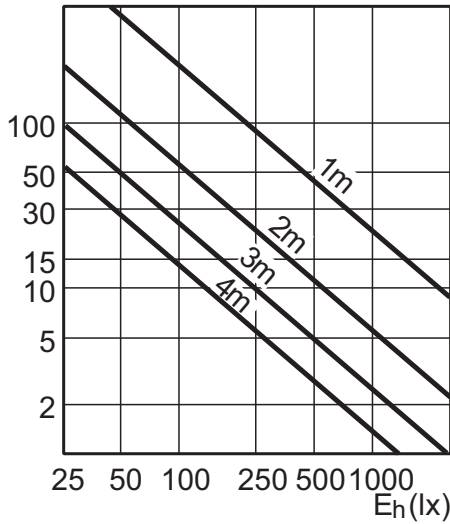

CDM-Rm 35W /930 10D