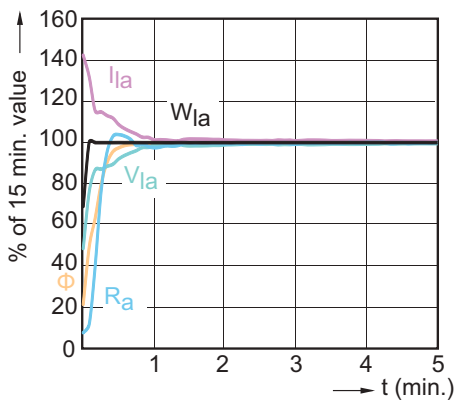

Performance diagrams

CDM-Rm 50W /930