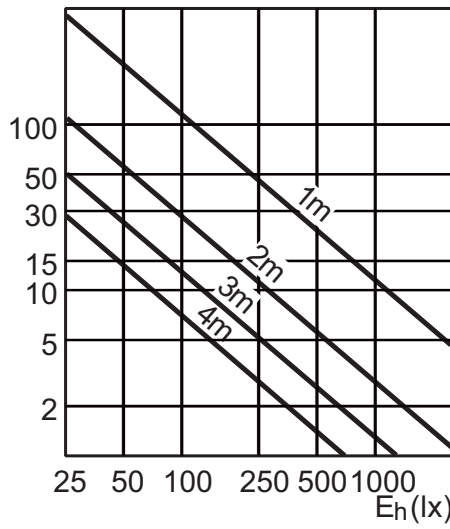

CDM-Rm 50W /930 25D