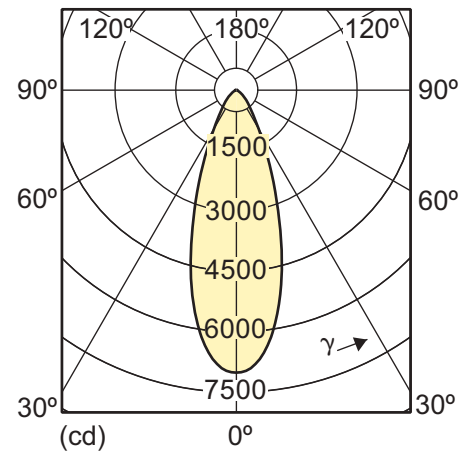

CDM-Rm 50W /930 40D