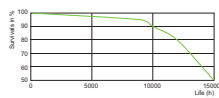

Light technical

CDM-Rm 35W/930 10D

CDM-Rm 35W/930 25D

CDM-Rm 35W/930 40D

Electrical Characteristics

Order code	Full product name	Lamp Wattage	Lamp Wattage EM	Lamp Wattage EM 25°C, Rated	Lamp Wattage EL	Lamp Wattage EL 25°C, Rated	Lamp Voltage	Lamp Current EM	Lamp Current EL	Dimmable	Warm-up Time to 60% Light Outp
928193205330	MASTERColour CDM-Rm Elite Mini 50W/930 GX10 MR16 25D	50 W	W	W	50 W	50.0 W	89 V	A	0.575 A	No	120 s
928193305330	MASTERColour CDM-Rm Elite Mini 50W/930 GX10 MR16 40D	50 W	W	W	50 W	50.0 W	89 V	A	0.575 A	No	120 s
928194705330	MASTERColour CDM-Rm Elite Mini 35W/930 GX10 MR16 25D	35 W	W	W	35 W	39.0 W	87 V	A	0.450 A	No	120 s
928194805330	MASTERColour CDM-Rm Elite Mini 35W/930 GX10 MR16 40D	35 W	W	W	35 W	39.0 W	87 V	A	0.450 A	No	120 s
928194605330	MASTERColour CDM-Rm Elite Mini 35W/930 GX10 MR16 10D	35 W	W	W	35 W	39.0 W	87 V	A	0.450 A	No	120 s
928193105330	MASTERColour CDM-Rm Elite Mini 50W/930 GX10 MR16 60D	50 W	W	W	50 W	50.0 W	89 V	A	0.575 A	No	120 s

Performance diagrams

CDM-Rm 50W /930

CDM-Rm 35W /930

CDM-Rm 50W /930

CDM-Rm 35W /930

CDM-Rm 50W /930

CDM-Rm 35W /930

Environmental Characteristics