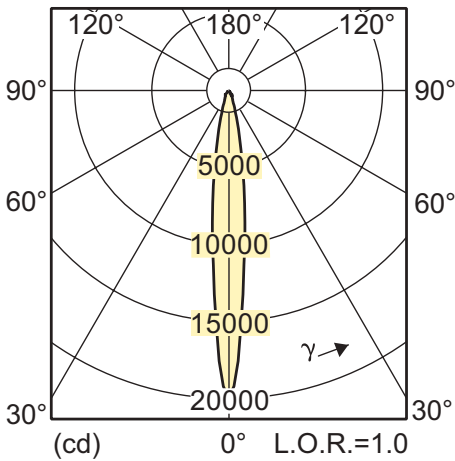

Light technical

CDM-Rm 35W/930 10D

CDM-Rm 35W/930 25D

CDM-Rm 35W/930 40D

Electrical Characteristics

Order code	Full product name	Lamp Wattage	Lamp Wattage EM	Lamp Wattage EM 25°C, Rated	Lamp Wattage EL	Lamp Wattage EL 25°C, Rated	Lamp Voltage	Lamp Current EM	Lamp Current EL	Dimmable	Warm-up Time to 60% Light Outp
928193205330	MASTERColour CDM-Rm Elite Mini 50W/930 GX10 MR16 25D	50 W	W	W	50 W	50.0 W	89 V	A	0.575 A	No	120 s
928193305330	MASTERColour CDM-Rm Elite Mini 50W/930 GX10 MR16 40D	50 W	W	W	50 W	50.0 W	89 V	A	0.575 A	No	120 s
928194705330	MASTERColour CDM-Rm Elite Mini 35W/930 GX10 MR16 25D	35 W	W	W	35 W	39.0 W	87 V	A	0.450 A	No	120 s
928194805330	MASTERColour CDM-Rm Elite Mini 35W/930 GX10 MR16 40D	35 W	W	W	35 W	39.0 W	87 V	A	0.450 A	No	120 s
928194605330	MASTERColour CDM-Rm Elite Mini 35W/930 GX10 MR16 10D	35 W	W	W	35 W	39.0 W	87 V	A	0.450 A	No	120 s
928193105330	MASTERColour CDM-Rm Elite Mini 50W/930 GX10 MR16 60D	50 W	W	W	50 W	50.0 W	89 V	A	0.575 A	No	120 s