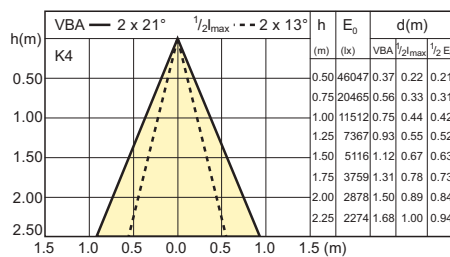

CDM-Rm 50W /930 25D