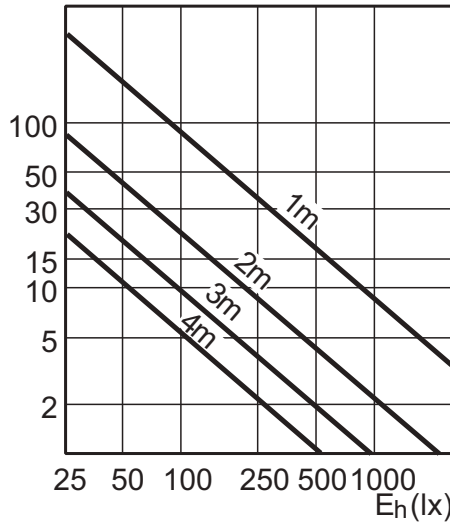

CDM-Rm 35W /930 25D