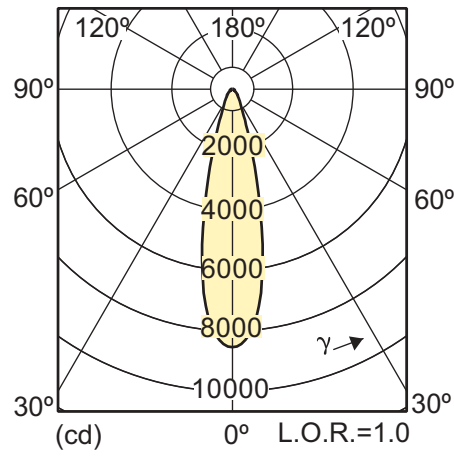

Light technical

CDM-Rm 35W/930 10D

CDM-Rm 35W/930 25D

CDM-Rm 35W/930 40D

Electrical Characteristics

Order code	Full product name	Lamp Wattage	Lamp Wattage EM	Lamp Wattage EM 25°C, Rated	Lamp Wattage EL	Lamp Wattage EL 25°C, Rated	Lamp Voltage	Lamp Current EM	Lamp Current EL	Dimmable	Warm-up Time to 60% Light Outp
928193205330	MASTERColour CDM-Rm Elite Mini 50W/930 GX10 MR16 25D	50 W	W	W	50 W	50.0 W	89 V	A	0.575 A	No	120 s
928193305330	MASTERColour CDM-Rm Elite Mini 50W/930 GX10 MR16 40D	50 W	W	W	50 W	50.0 W	89 V	A	0.575 A	No	120 s
928194705330	MASTERColour CDM-Rm Elite Mini 35W/930 GX10 MR16 25D	35 W	W	W	35 W	39.0 W	87 V	A	0.450 A	No	120 s
928194805330	MASTERColour CDM-Rm Elite Mini 35W/930 GX10 MR16 40D	35 W	W	W	35 W	39.0 W	87 V	A	0.450 A	No	120 s
928194605330	MASTERColour CDM-Rm Elite Mini 35W/930 GX10 MR16 10D	35 W	W	W	35 W	39.0 W	87 V	A	0.450 A	No	120 s
928193105330	MASTERColour CDM-Rm Elite Mini 50W/930 GX10 MR16 60D	50 W	W	W	50 W	50.0 W	89 V	A	0.575 A	No	120 s