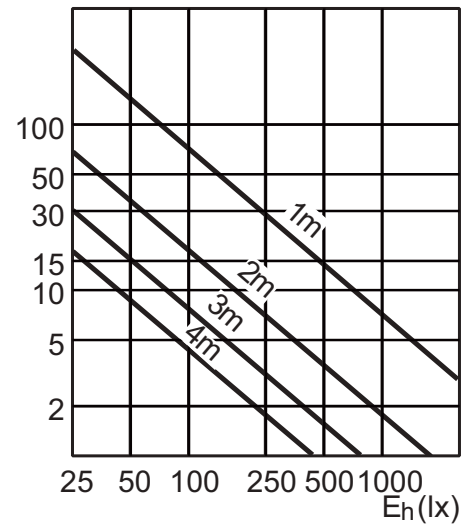

CDM-Rm 50W /930 40D