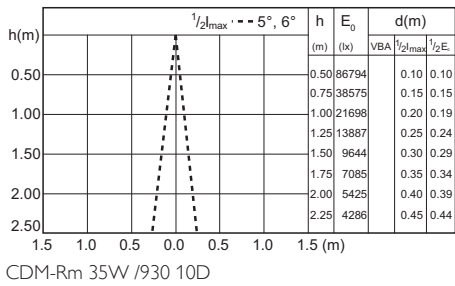

Light technical

CDM-Rm 50W /930