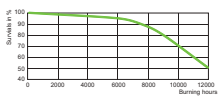

CDM-Rm 50W /930