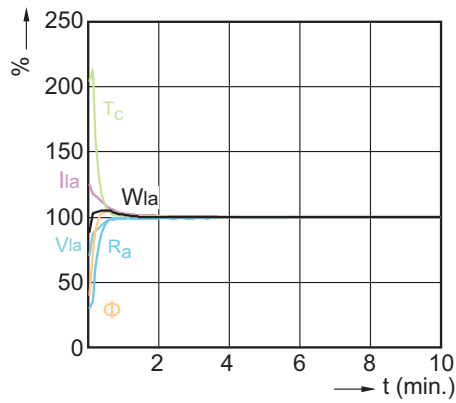

CDM-Rm 35W /930