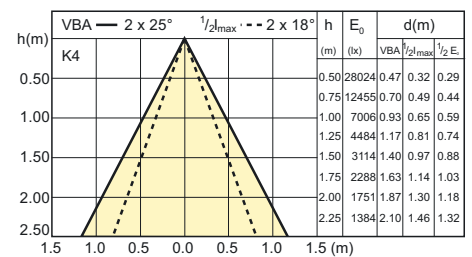

CDM-Rm 50W /930 40D