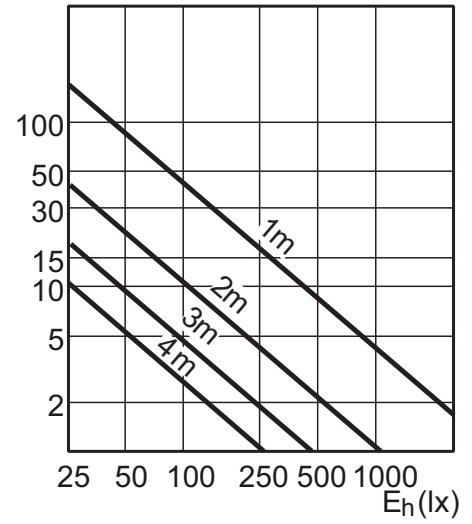

CDM-Rm 35W /930 40D