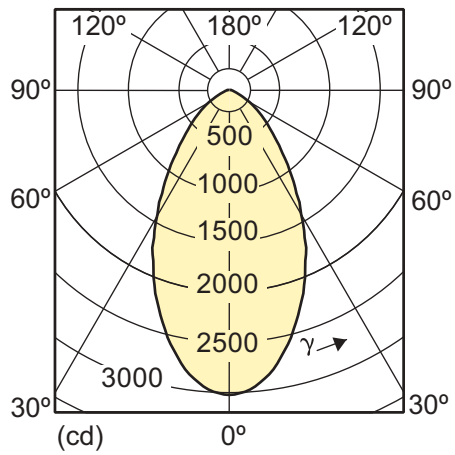

CDM-Rm 50W /930 60D