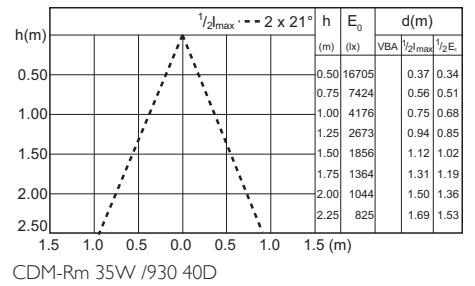

Light technical

CDM-Rm 50W /930