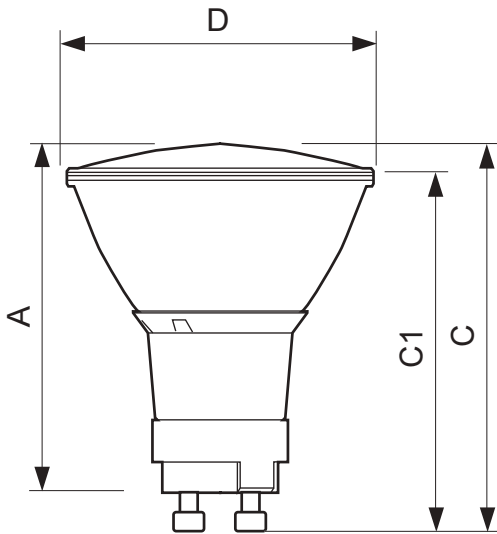

PHILIPS

Related products

CDM-Rm, 35W/50W, /930, GX10, MR16, 25D/40D

CDM-Rm, 35W, GX10, MR16, 10D

CDM-Rm, 50W, /930, 60D

Dimensional drawing

MASTERColour CDM-Rm Elite Mini 50W/930 GX10 MR16 60D

Product	A (Max)	C (Norm)	C (Max)	C1 (Max)	D (Norm)	D (Max)
CDM-Rm 50W/930 GX10 MR16 60D	59	62.75	65.4	60.9	50	51
CDM-Rm 50W/930 GX10 MR16 25D	59	62.75	65.4	60.9	50	51
CDM-Rm 50W/930 GX10 MR16 40D	59	62.75	65.4	60.9	50	51
CDM-Rm 35W/930 GX10 MR16 10D	59	62.75	65.4	60.9	50	51
CDM-Rm 35W/930 GX10 MR16 25D	59	62.75	65.4	60.9	50	51
CDM-Rm 35W/930 GX10 MR16 40D	59	62.75	65.4	60.9	50	51

General Characteristics

Order code	Full product name	Cap-Base	Bulb	Bulb Finish	Operating Position	Life to 5% failures	Life to 10% failures	Life to 20% failures	Life to 50% failures
928193205330	MASTERColour CDM-Rm Elite Mini 50W/930 GX10 MR16 25D	GX10	MR16	-	any	6000 hr	7500 hr	9000 hr	12000 hr
928193305330	MASTERColour CDM-Rm Elite Mini 50W/930 GX10 MR16 40D	GX10	MR16	-	any	6000 hr	7500 hr	9000 hr	12000 hr
928194705330	MASTERColour CDM-Rm Elite Mini 35W/930 GX10 MR16 25D	GX10	MR16	-	any	9000 hr	10000 hr	12000 hr	15000 hr
928194805330	MASTERColour CDM-Rm Elite Mini 35W/930 GX10 MR16 40D	GX10	MR16	-	any	9000 hr	10000 hr	12000 hr	15000 hr
928194605330	MASTERColour CDM-Rm Elite Mini 35W/930 GX10 MR16 10D	GX10	MR16	-	any	9000 hr	10000 hr	12000 hr	15000 hr
928193105330	MASTERColour CDM-Rm Elite Mini 50W/930 GX10 MR16 60D	GX10	MR16	-	any	6000 hr	7500 hr	9000 hr	12000 hr