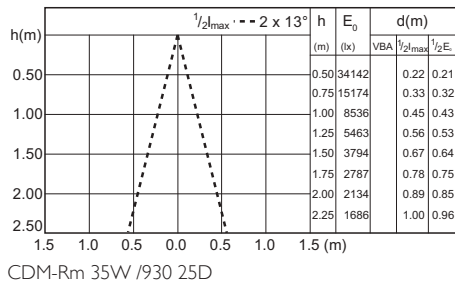

Light technical

CDM-Rm 50W /930