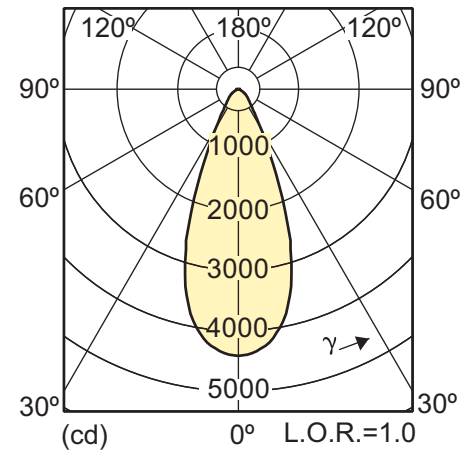

Light technical

CDM-Rm 35W/930 10D

CDM-Rm 35W/930 25D

CDM-Rm 35W/930 40D

Electrical Characteristics

Order code	Full product name	Lamp Wattage	Lamp Wattage EM	Lamp Wattage EM 25°C, Rated	Lamp Wattage EL	Lamp Wattage EL 25°C, Rated	Lamp Voltage	Lamp Current EM	Lamp Current EL	Dimmable	Warm-up Time to 60% Light Outp
928193205330	MASTERColour CDM-Rm Elite Mini 50W/930 GX10 MR16 25D	50 W	W	W	50 W	50.0 W	89 V	A	0.575 A	No	120 s
928193305330	MASTERColour CDM-Rm Elite Mini 50W/930 GX10 MR16 40D	50 W	W	W	50 W	50.0 W	89 V	A	0.575 A	No	120 s
928194705330	MASTERColour CDM-Rm Elite Mini 35W/930 GX10 MR16 25D	35 W	W	W	35 W	39.0 W	87 V	A	0.450 A	No	120 s
928194805330	MASTERColour CDM-Rm Elite Mini 35W/930 GX10 MR16 40D	35 W	W	W	35 W	39.0 W	87 V	A	0.450 A	No	120 s
928194605330	MASTERColour CDM-Rm Elite Mini 35W/930 GX10 MR16 10D	35 W	W	W	35 W	39.0 W	87 V	A	0.450 A	No	120 s
928193105330	MASTERColour CDM-Rm Elite Mini 50W/930 GX10 MR16 60D	50 W	W	W	50 W	50.0 W	89 V	A	0.575 A	No	120 s