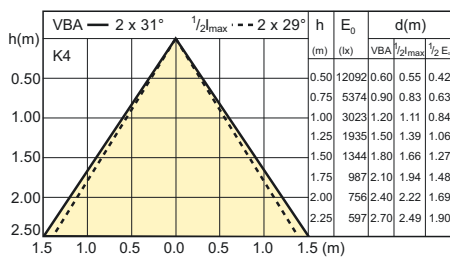

CDM-Rm 50W /930 60D