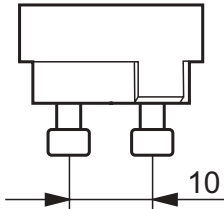

General Characteristics

Order code	Full product name	Cap-Base	Bulb	Bulb Finish	Operating Position	Life to 5% failures	Life to 10% failures	Life to 20% failures	Life to 50% failures
928193205330	MASTERColour CDM-Rm Elite Mini 50W/930 GX10 MR16 25D	GX10	MR16	-	any	6000 hr	7500 hr	9000 hr	12000 hr
928193305330	MASTERColour CDM-Rm Elite Mini 50W/930 GX10 MR16 40D	GX10	MR16	-	any	6000 hr	7500 hr	9000 hr	12000 hr
928194705330	MASTERColour CDM-Rm Elite Mini 35W/930 GX10 MR16 25D	GX10	MR16	-	any	9000 hr	10000 hr	12000 hr	15000 hr
928194805330	MASTERColour CDM-Rm Elite Mini 35W/930 GX10 MR16 40D	GX10	MR16	-	any	9000 hr	10000 hr	12000 hr	15000 hr
928194605330	MASTERColour CDM-Rm Elite Mini 35W/930 GX10 MR16 10D	GX10	MR16	-	any	9000 hr	10000 hr	12000 hr	15000 hr
928193105330	MASTERColour CDM-Rm Elite Mini 50W/930 GX10 MR16 60D	GX10	MR16	-	any	6000 hr	7500 hr	9000 hr	12000 hr

Installation diagrams

GX10