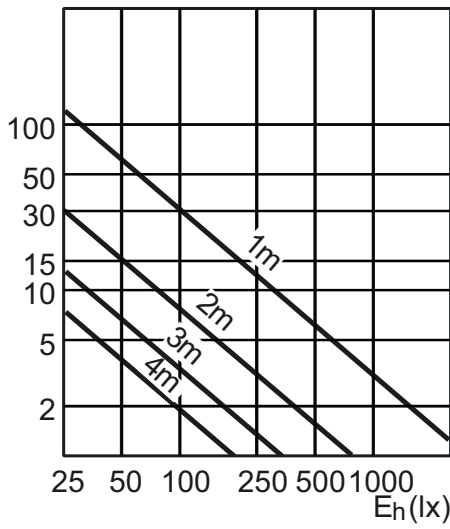

Light technical

CDM-Rm 50W /930 60D