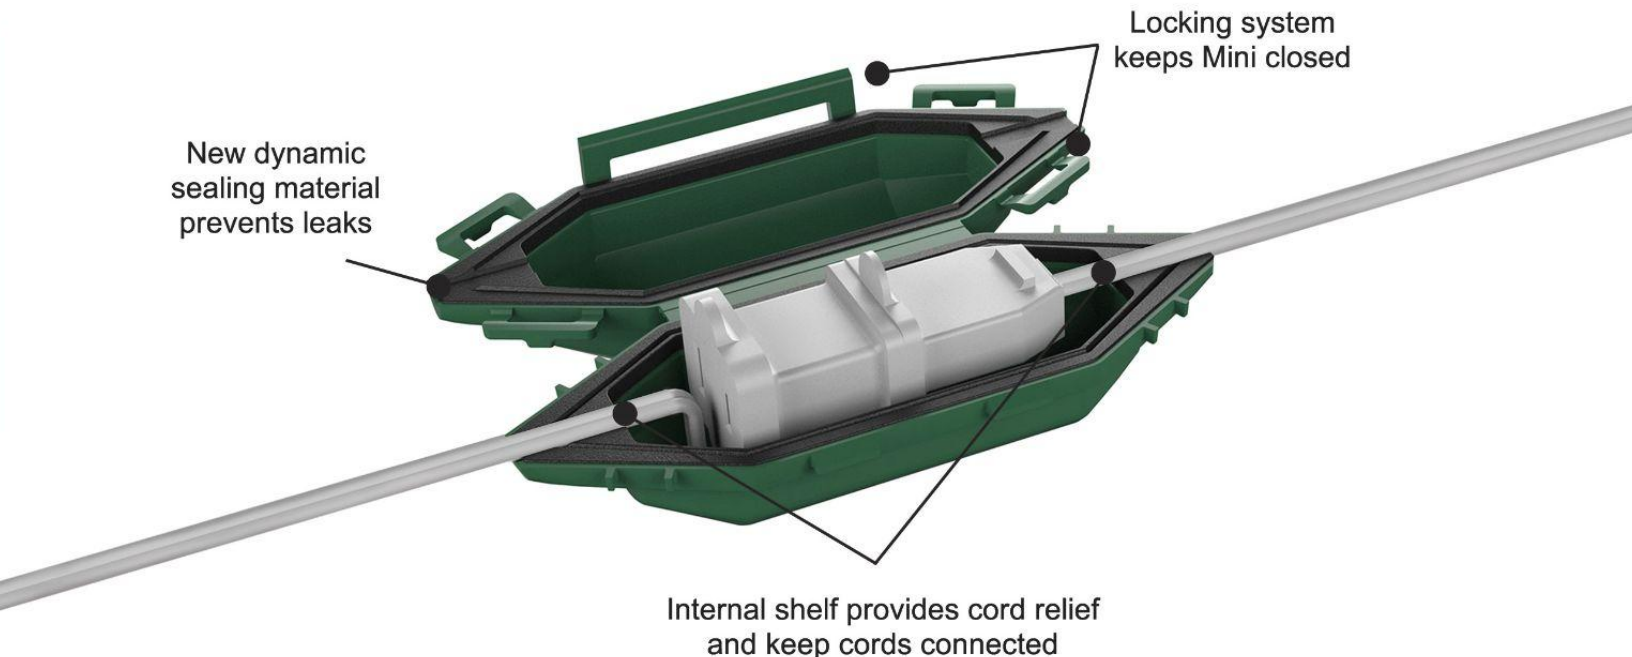

TWIST AND SEAL Mini[®]

Protects Holiday Light Connection
From Rain and Melting Snow

TWIST AND SEAL[®] Mini

250-3R and
IP44 rated

The Mini is specifically designed to protect standard holiday light cord connections from rain and melting snow. It has never been easier to protect the electrical connections on your holiday light display. No more plastic bags and duct tape! Keep the water out and your lights on!

- Perfect for holiday or Christmas lights with standard plug heads
- Available in packs of 2, 5, 10, 15 and 25
- Unique design will keep holiday light connections dry and cords connected
- Prevents electrical shock and tripped outlets
- Heavy duty UV resistant commercial grade plastic
- Patented and retail ready
- 250-3R and IP44 rated
- US Patent numbers: 8702440, 8870587, D753606, 9413101, 9653837
- MX Patent number: 335723