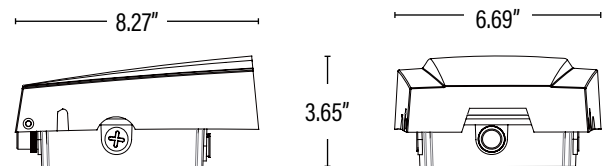

APPLICATION:

Replaces traditional 150-250W HID lamps. Wall washing, perimeter lighting and parking lots.

PRODUCT DETAILS

ELECTRICAL	
Wattage	50W
Voltage	120-277V
Power Factor	0.9
Total Harmonic Distortion (THD)	18.2
LIGHTING PERFORMANCE	
Lumens	5700
Lumens Per Watt (Lm/W)	114
Color Temperature (CCT)	5000K
Color Rendering (CRI)	70
Beam Angle	100° x 80°
Light Distribution	Type II, Very Short
Dimmable Lighting Control	
ENVIRONMENT	
Operating Temperature	-40°C ~ 40°C
Suitable Location	WET
Ingress Protection Rating	IP65
LIFESPAN	
Average Life (Hours)	50,000
Warranty (Years)	5
CERTIFICATIONS	

COMPONENTS	
LED Light Source	Luxeon 3030 2D
Driver	PFU60S-40
CONSTRUCTION	
Housing	Aluminum
Base / Power Supply	Hard Wired
Finish	Bronze
PACKAGING	
Master Carton	8pc / 10811768026686
Individual Box	811768026689
Country of Origin	China
HS Tariff	9405.40.6000
DIMENSIONS	
Dimensions (Inches)	8.3"(L) x 6.7"(W) x 3.7" (H)