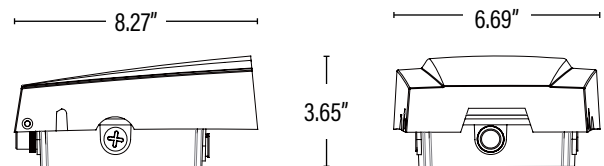

APPLICATION:

Replaces traditional 70-100W HID lamps. Wall washing, perimeter lighting and parking lots.

PRODUCT DETAILS

ELECTRICAL	
Wattage	30W
Voltage	120-277V
Power Factor	0.9
Total Harmonic Distortion (THD)	11.4
LIGHTING PERFORMANCE	
Lumens	3450
Lumens Per Watt (Lm/W)	115
Color Temperature (CCT)	5000K
Color Rendering (CRI)	70
Beam Angle	100° x 80°
Light Distribution	Type II, Very Short
Dimmable Lighting Control	
ENVIRONMENT	
Operating Temperature	-40°C ~ 40°C
Suitable Location	WET
Ingress Protection Rating	IP65
LIFESPAN	
Average Life (Hours)	50,000
Warranty (Years)	5
CERTIFICATIONS	

COMPONENTS	
LED Light Source	Luxeon 3030 2D
Driver	PFU28S-40-700mA
CONSTRUCTION	
Housing	Aluminum
Base / Power Supply	Hard Wired
Finish	Bronze
PACKAGING	
Master Carton	8pc / 10811768025955
Individual Box	811768025958
Country of Origin	China
HS Tariff	9405.40.6000
DIMENSIONS	
Dimensions (Inches)	8.3"(L) x 6.7"(W) x 3.7" (H)