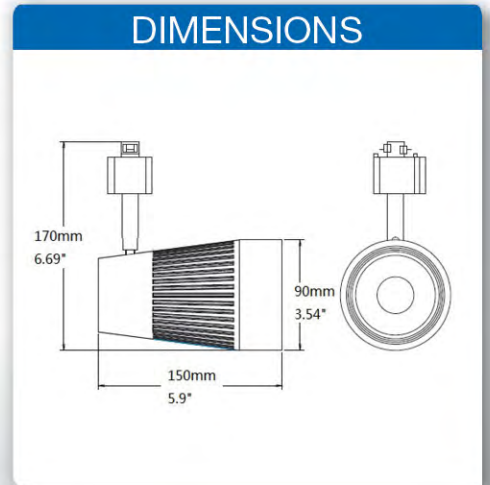

TRACK 22W M HIGH CRI

Preliminary Specifications

PRO

- ⌚ Exceptional color rendering CRI 90+
- ⌚ 1250 lumen output replaces 20W HID
- ⌚ Field interchangeable lens comes in NF & FL standard
- ⌚ Sleek design, integrated driver
- ⌚ Tight binning: 3-step Macadam ellipse

COMPATIBLE WITH H, J & L TRACK TYPE

TRACK 22W M HIGH CRI

Preliminary Specifications

Ref.#DS042-TRIM-22W

SPECIFICATIONS*

Product	22TRMG4DIM/927/ / _	22TRMG4DIM/930/ / _	22TRMG4DIM/940/ / _ (MTO)
Track Type	H/J/L (L-MTO)	H/J/L (L-MTO)	H/J/L (L-MTO)
Power (W)	22	22	22
Voltage - Frequency	120V 60Hz	120V 60Hz	120V 60Hz
Color Temp. (ANSI)	Warm White 2700K	Warm White 3000K	Natural White 4000K
CRI (Ra) (typ.)	90	90	90
Typical lumens (lm)	1200	1250	1300
Efficacy (LPW)	55	57	59
Beam Angle	NF 25° / FL 38° / SP 15° (opt.)	NF 25° / FL 38° / SP 15° (opt.)	NF 25° / FL 38° / SP 15° (opt.)
CBCP (cd)	6300 / 3250 / 12, 200	6700 / 3450 / 13,000	6900 / 3600 / 13,500
Dimmable	Yes	Yes	Yes
Power Factor	0.9	0.9	0.9
Rated Lifetime - L70 (hrs.)	40,000	40,000	40,000
H x L x Dia.	6.69"x5.90"x3.54" (170x150x90mm)	6.69"x5.90"x3.54" (170x150x90mm)	6.69"x5.90"x3.54" (170x150x90mm)
Weight (lb. / g)	1.31lb / 595g	1.31lb / 595g	1.31lb / 595g
Finish	White / Black	White / Black	White / Black