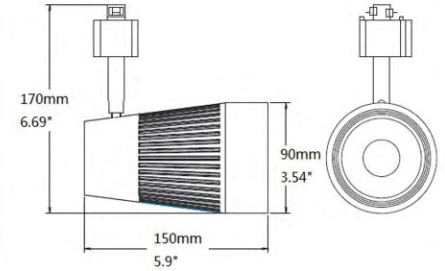

## DIMENSIONS

PRO

- ⌚ Exceptional color rendering CRI 90+
- ⌚ 1250 lumen output replaces 20W HID
- ⌚ Field interchangeable lens comes in NF & FL standard
- ⌚ Sleek design, integrated driver
- ⌚ Tight binning: 3-step Macadam ellipse