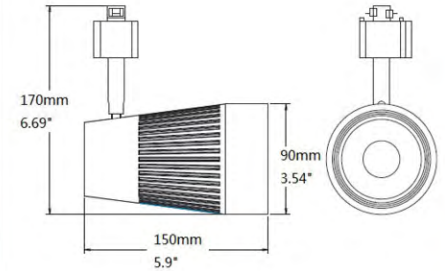

TRACK 33W L HIGH CRI

Preliminary Specifications

DIMENSIONS

PRO

- ⌚ Exceptional color rendering CRI 90+
- ⌚ 2300 lumen output replaces 39W HID
- ⌚ Field interchangeable lens comes in NF & FL standard
- ⌚ Sleek design, integrated driver
- ⌚ Tight binning: 3-step Macadam ellipse

40,000 H

DIMMABLE

EFFICACY

WARRANTY

CRI (Ra)

DIRECTIONAL

COMPATIBLE WITH H, J & L TRACK TYPE

TRACK 33W L HIGH CRI

Preliminary Specifications

SPECIFICATIONS*

Product	33TRLG4DIM/927/_/_	33TRLG4DIM/930/_/_	33TRLG4DIM/940/_/_ (MTO)
Track Type	H/J/L (L-MTO)	H/J/L (L-MTO)	H/J/L (L-MTO)
Power (W)	33.8	33.8	33.8
Voltage - Frequency	120V 60Hz	120V 60Hz	120V 60Hz
Color Temp. (ANSI)	Warm White 2700K	Warm White 3000K	Natural White 4000K
CRI (Ra) (typ.)	90	90	90
Typical lumens (lm)	2200	2300	2400
Efficacy (LPW)	65	68	71
Beam Angle	NF 25° / FL 38°	NF 25° / FL 38°	NF 25° / FL 38°
CBCP (cd)	10,000 / 5150	10,350 / 5250	11,000 / 5650
Dimmable	Yes	Yes	Yes
Power Factor	0.9	0.9	0.9
Rated Lifetime - L70 (hrs.)	40,000	40,000	40,000
H x L x Dia.	6.69"x5.90"x3.54" (170x150x90mm)	6.69"x5.90"x3.54" (170x150x90mm)	6.69"x5.90"x3.54" (170x150x90mm)
Weight (lb. / g)	1.31lb / 595g	1.31lb / 595g	1.31lb / 595g
Finish	White / Black	White / Black	White / Black