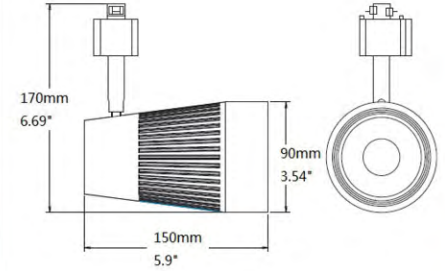

## DIMENSIONS

PRO

- ⌚ Exceptional color rendering CRI 90+
- ⌚ 2300 lumen output replaces 39W HID
- ⌚ Field interchangeable lens comes in NF & FL standard
- ⌚ Sleek design, integrated driver
- ⌚ Tight binning: 3-step Macadam ellipse