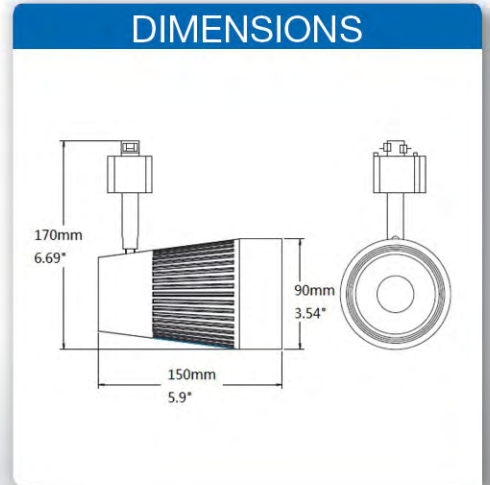

# TRACK 33W L HIGH CRI

Preliminary Specifications

PRO

- ⌚ Exceptional color rendering CRI 90+
- ⌚ 2300 lumen output replaces 39W HID
- ⌚ Field interchangeable lens comes in NF & FL standard
- ⌚ Sleek design, integrated driver
- ⌚ Tight binning: 3-step Macadam ellipse