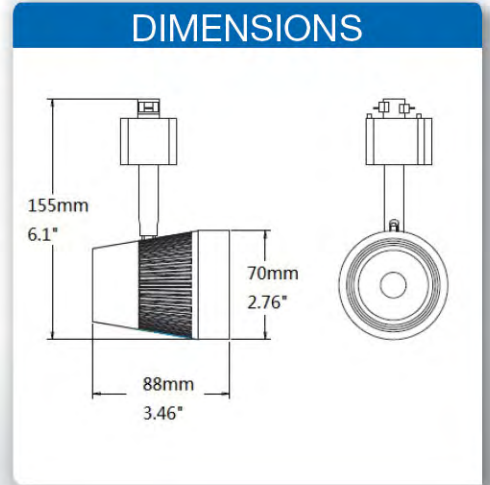

TRACK 8W S

Preliminary Specifications

PRO

- 625 lumen output 8W replaces 75W PAR30 halogen
- High efficacy 71 LPW in Warm White
- Sleek design, integrated driver
- 350° horizontal and 90° vertical adjustment
- Smooth face MirOptic lens

COMPATIBLE WITH H, J & L TRACK TYPE

TRACK 8W S

Preliminary Specifications

Ref.#:DS045-TRS-8W

SPECIFICATIONS*

Product	8TRSG4DIM/827NF30/ / _	8TRSG4DIM/830NF30/ / _	8TRSG4DIM/840NF30/ / _ (MTO)
Track Type	H/J/L (L-MTO)	H/J/L (L-MTO)	H/J/L (L-MTO)
Power (W)	8.8	8.8	8.8
Voltage - Frequency	120V 60Hz	120V 60Hz	120V 60Hz
Color Temp. (ANSI)	Warm White 2700K	Warm White 3000K	Natural White 4000K
CRI (Ra) (typ.)	80	80	80
Typical lumens (lm)	600	625	650
Efficacy (LPW)	68	71	74
Beam Angle	NF 30°	NF 30°	NF 30°
CBCP (cd)	1905	1950	2000
Dimmable	Yes	Yes	Yes
Power Factor	0.9	0.9	0.9
Rated Lifetime - L70 (hrs.)	40,000	40,000	40,000
H x L x Dia.	6.1"x3.46"x2.76" (155x88x70mm)	6.1"x3.46"x2.76" (155x88x70mm)	6.1"x3.46"x2.76" (155x88x70mm)
Weight (lb. / g)	0.56lb / 255g	0.56lb / 255g	0.56lb / 255g
Finish	White / Black	White / Black	White / Black

ORDERING INFORMATION

Model	Finish	Track Type
8TRSG4DIM/827NF30/	W-White	H-Halo
	B-Black	J-Juno
		L-Lightolier
Example: 8TRSG4DIM/827NF30/W/J		

* Specification data is preliminary and may be subject to change